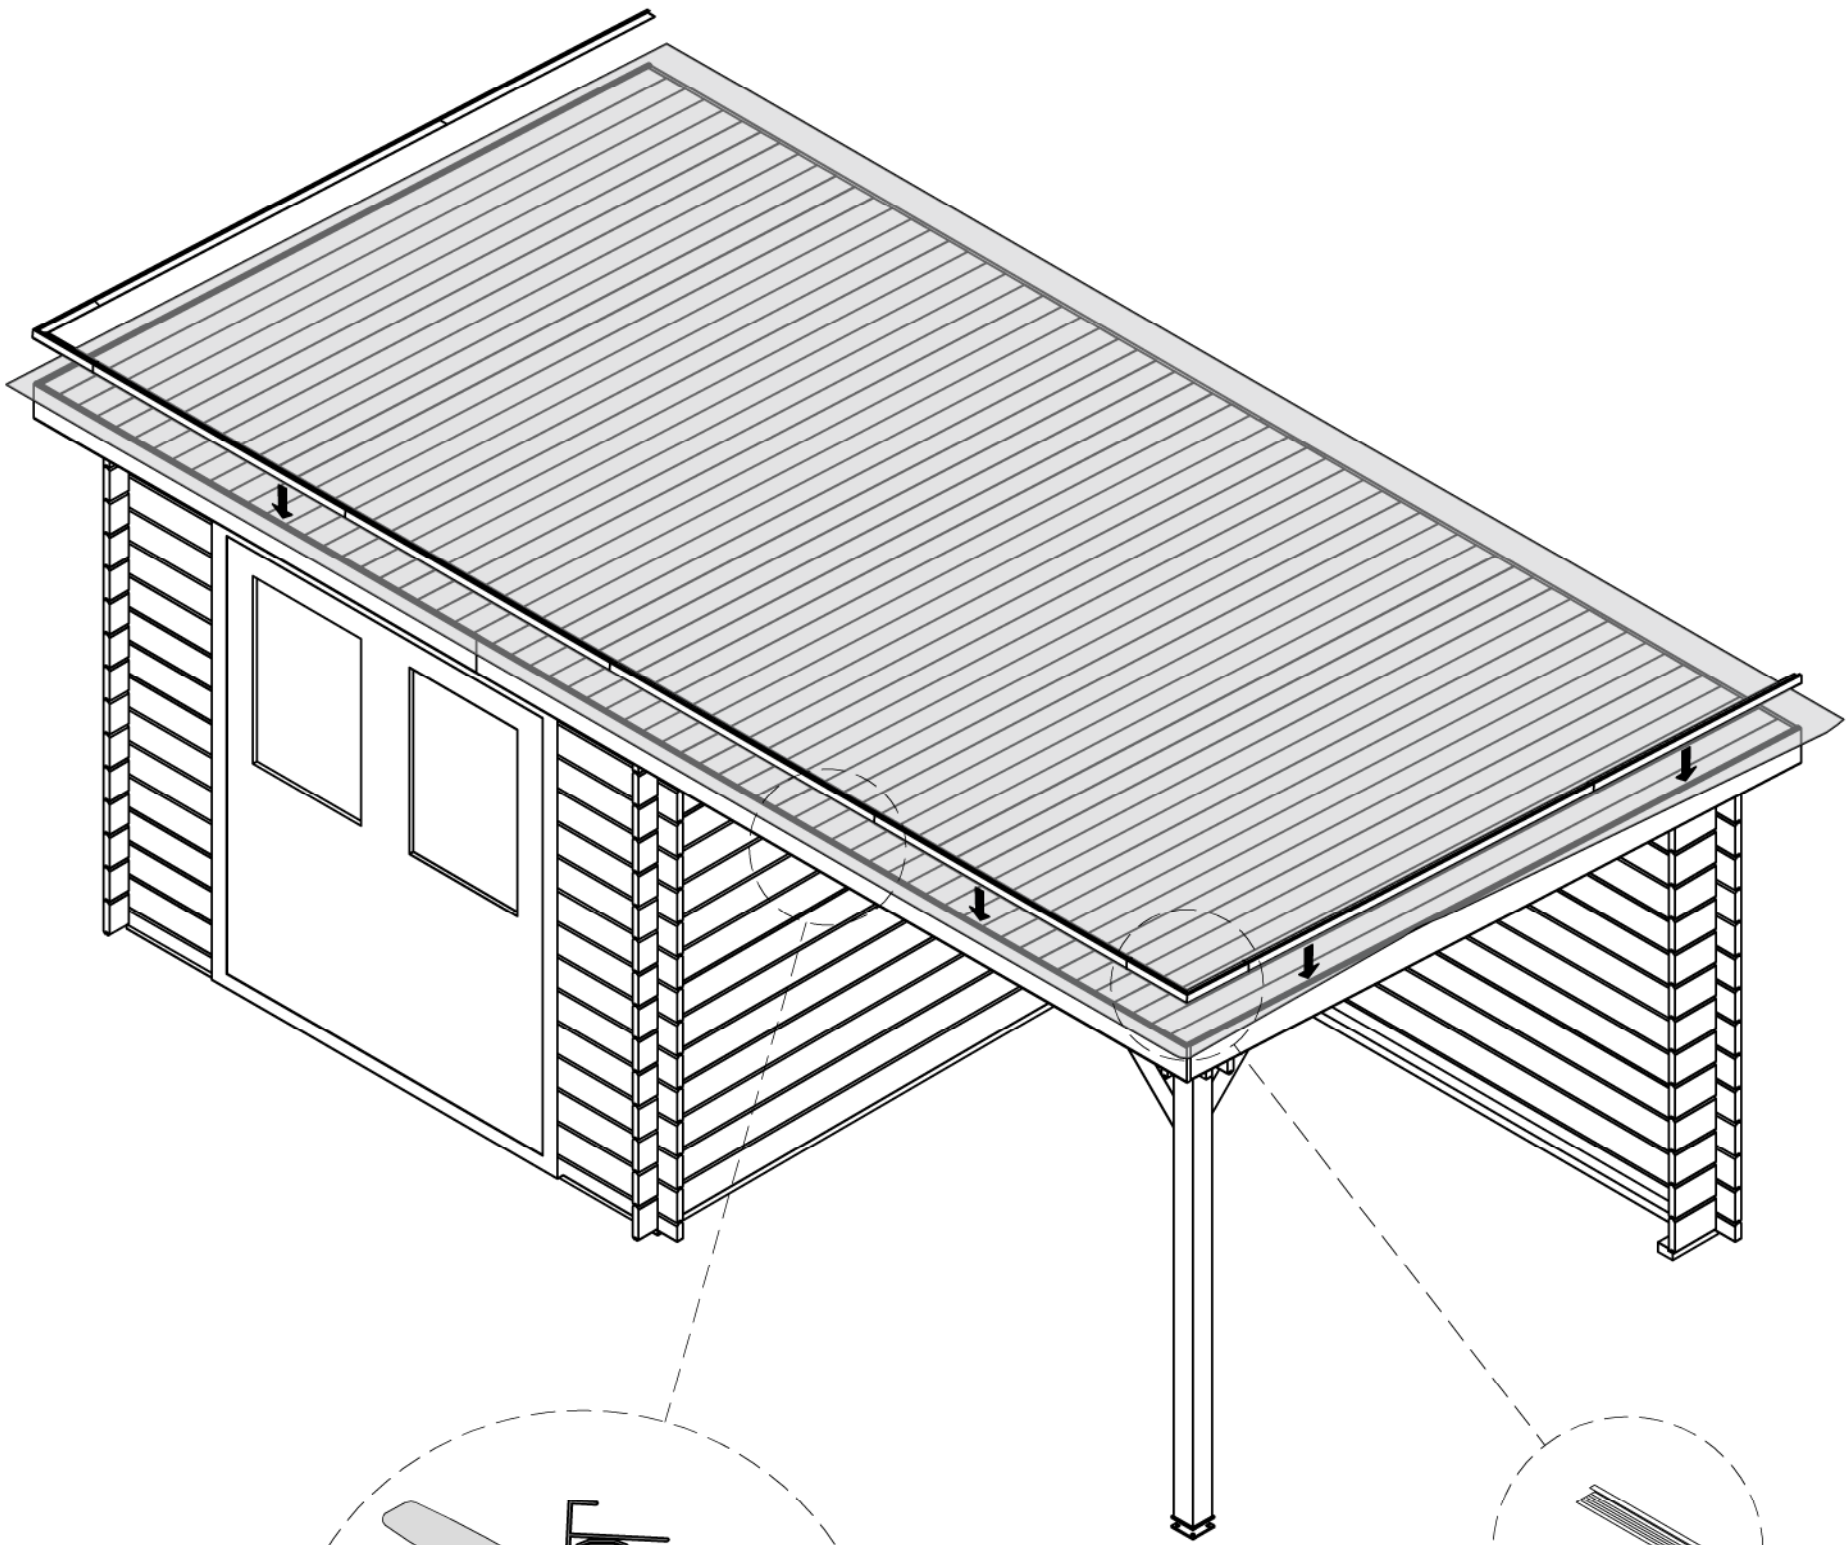

BASIC - PENTROOF - CANOPY

assembly instruction

*OPTION

BASIC - PENT - CANOPY

Canopy kit
(optional)

Left side canopy

Right side canopy

Side wall

Canopy kit
(optional)

Facia 18x145

Facia 28x58

BASIC - PENT - CANOPY

Canopy kit
(optional)

EPDM rubber roofcovering

BASIC - PENT - CANOPY

Canopy kit
(optional)

EPDM Glue

BASIC - PENT - CANOPY

Canopy kit
(optional)

EPDM Glue

BASIC - PENT - CANOPY

Canopy kit
(optional)

Ø4,5x30

Aluminium rooftrim

Aluminium rooftrim
outside corner