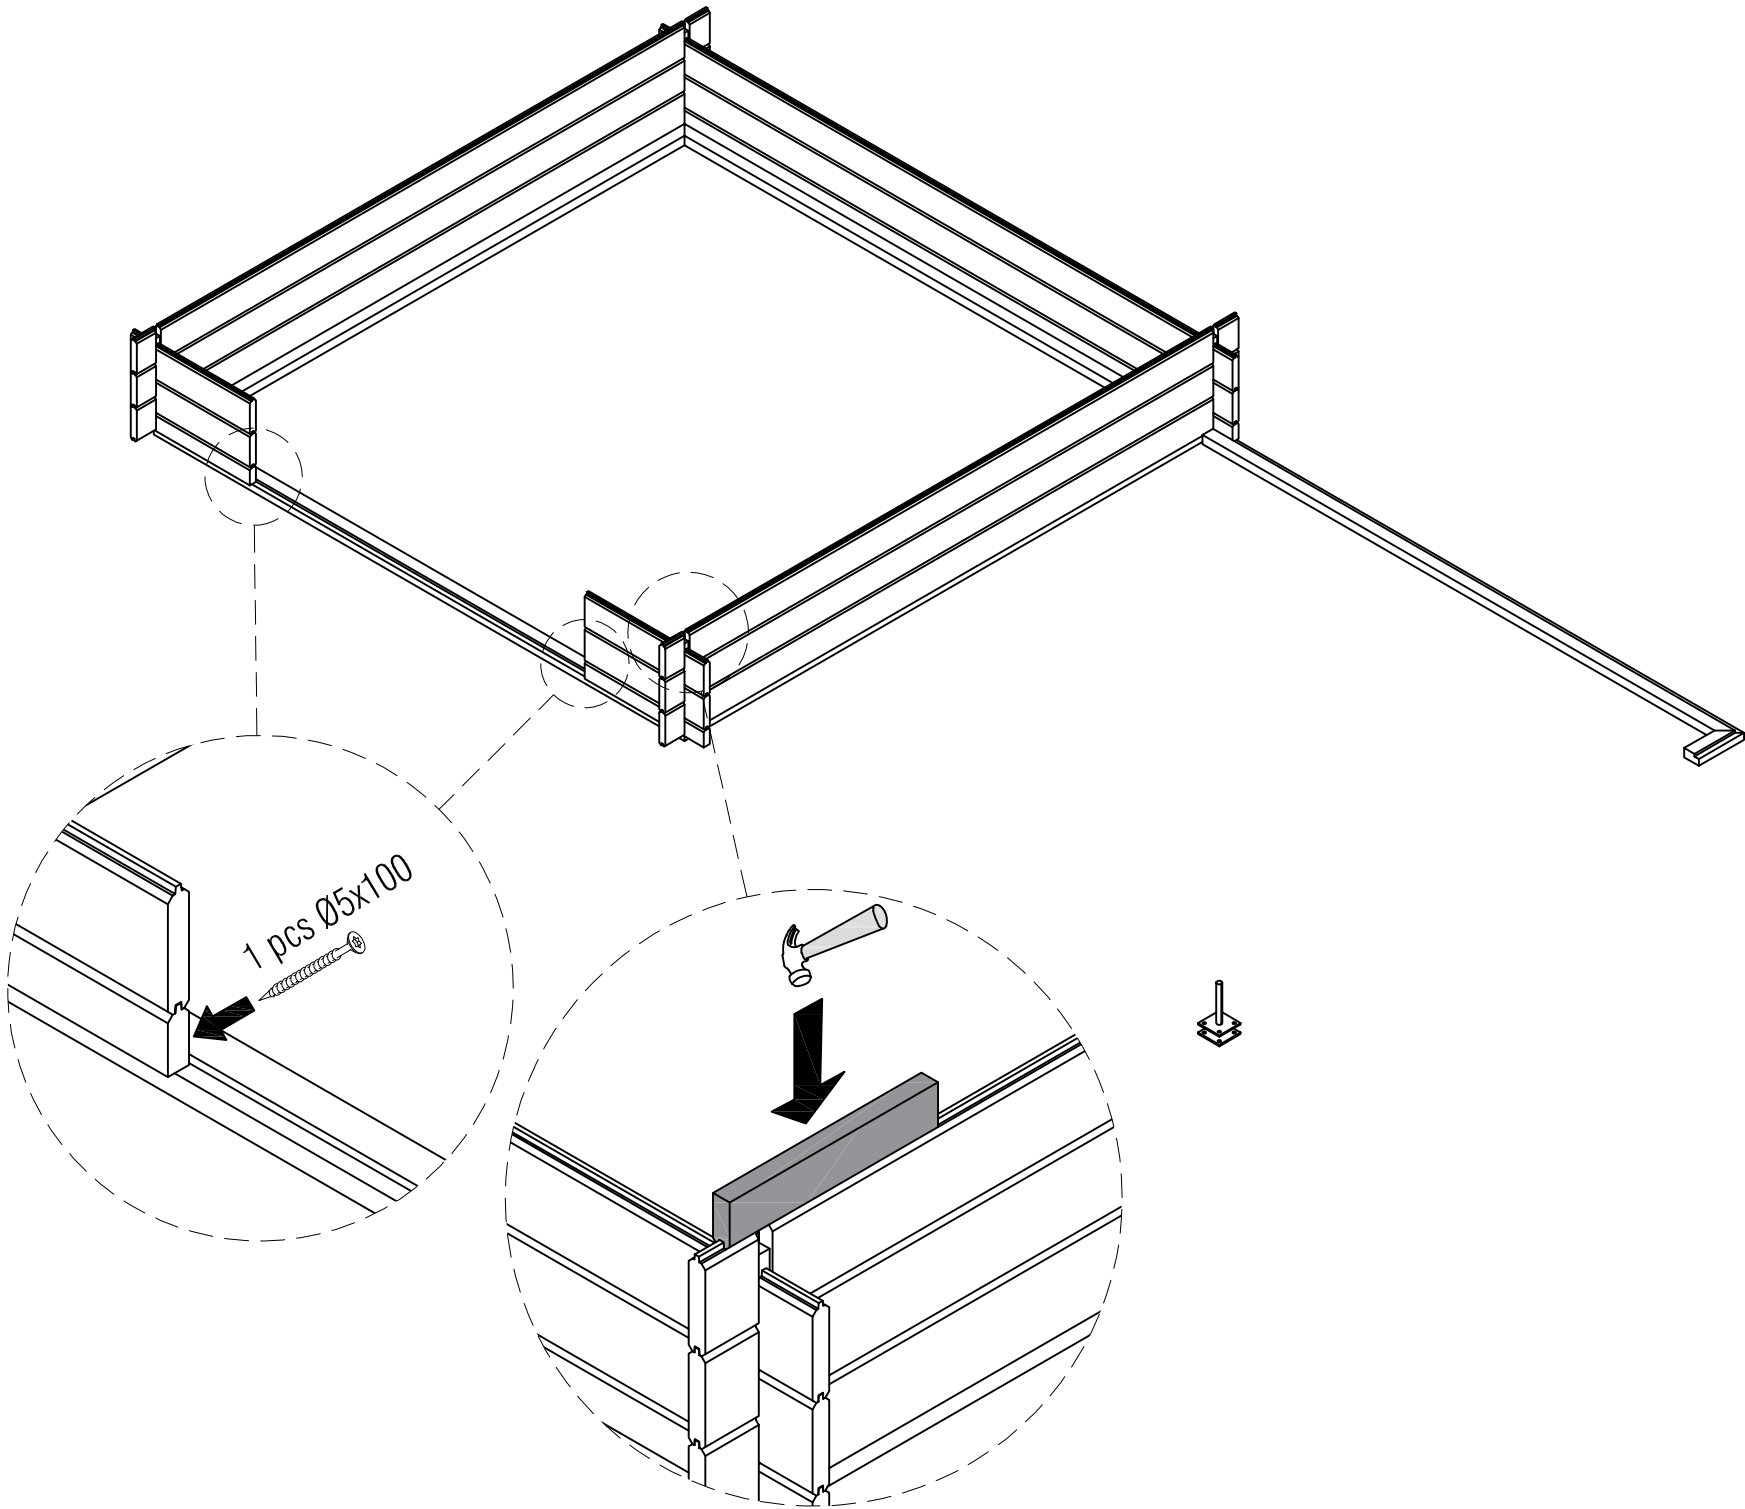

BASIC - PENTROOF - CANOPY

assembly instruction

*OPTION

BASIC - PENT - CANOPY

Canopy kit
(optional)

Left side canopy

Right side canopy

Side wall

*Not included

Base beam 38x69

Plastic base beam
(optional)

Plastic
Base beam 38x69

BASIC - PENT - CANOPY

BASIC - PENT - CANOPY

Canopy kit
(optional)

Ø5x100

BASIC - PENT - CANOPY

Canopy kit
(optional)

BASIC - PENT - CANOPY

Canopy kit
(optional)

H-profile 18x120mm
QTY: 2

H-profile 30x46mm
QTY: 1

Ø5x100

Ø4x45

BASIC - PENT - CANOPY

Canopy kit
(optional)

Post 90x90mm

QTY: 2
Block 38x44mm

QTY: 2
Brace 45x90mm

Post 90x90mm

Ø5x70

Ø5x60