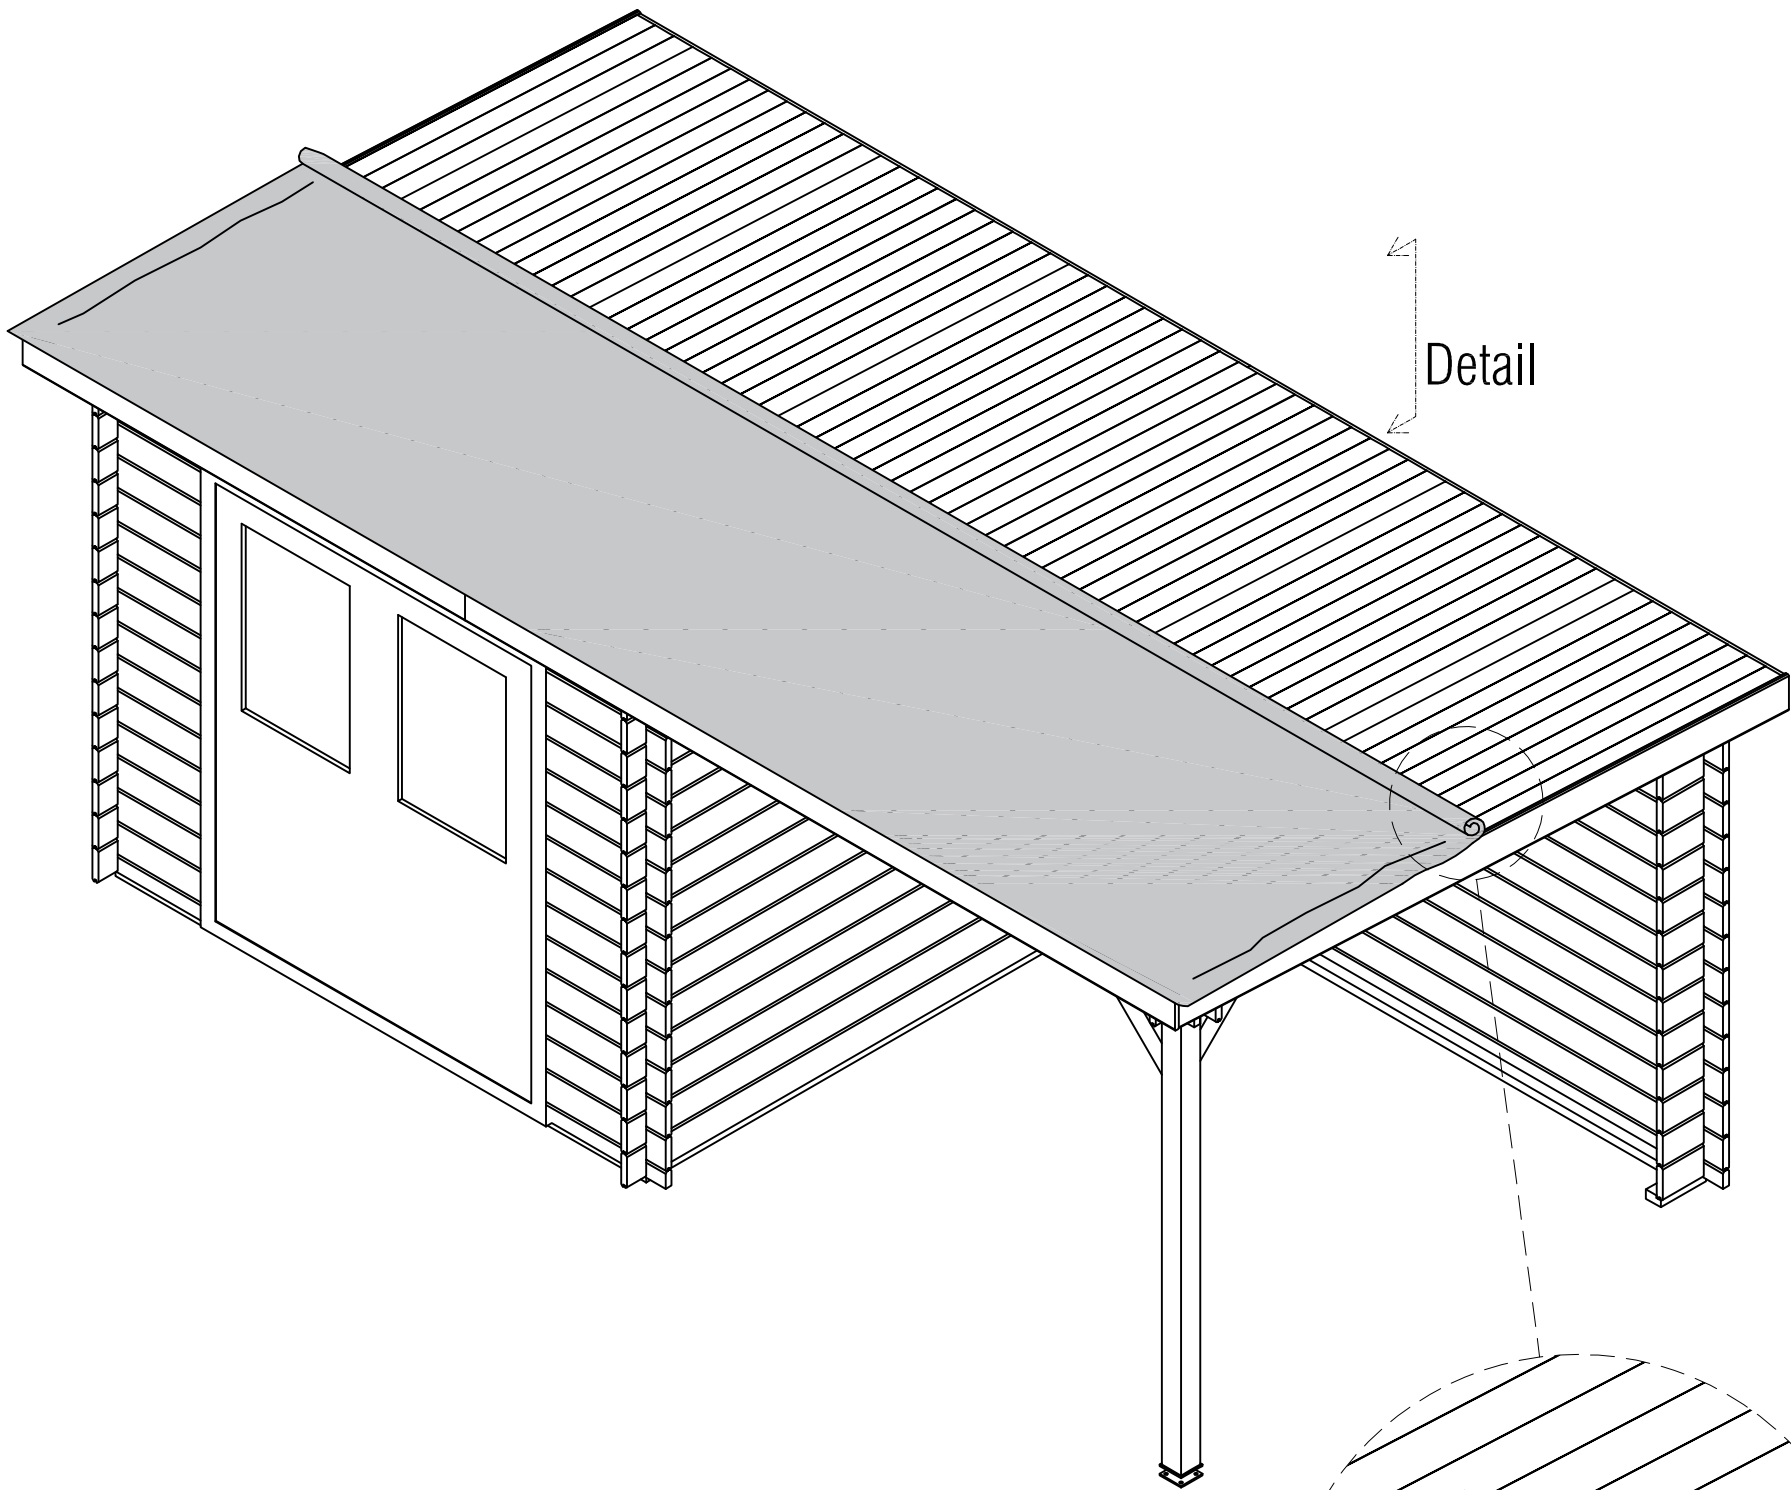

BASIC - PENT - CANOPY

Canopy kit
(optional)

EPDM Glue