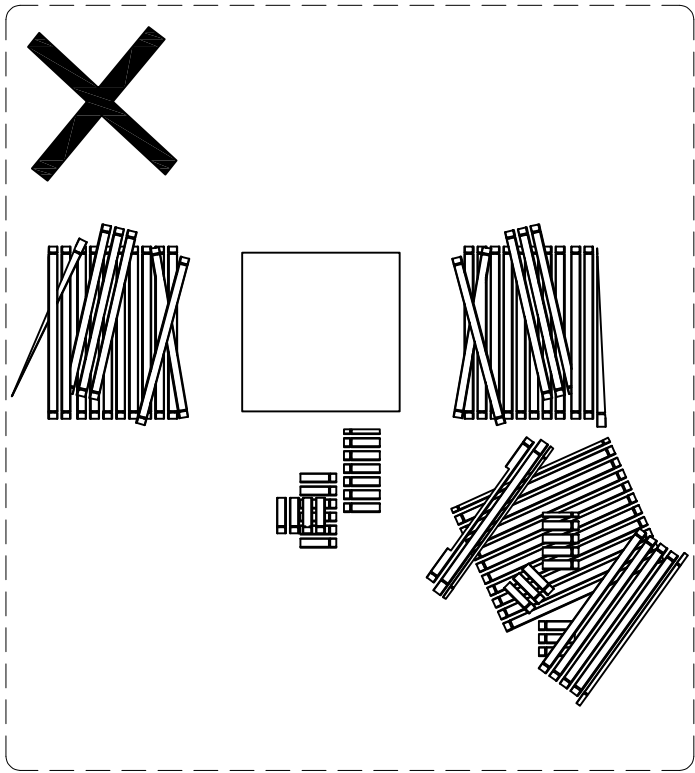

BASIC - PENTROOF - CANOPY

assembly instruction

*OPTION

BASIC - PENT - CANOPY

Canopy kit
(optional)

Left side canopy

Right side canopy

Side wall

*Not included

Base beam 38x69

Plastic base beam
(optional)

Plastic
Base beam 38x69

BASIC - PENT - CANOPY

BASIC - PENT - CANOPY

Canopy kit
(optional)

Ø5x100

BASIC - PENT - CANOPY

Canopy kit
(optional)

BASIC - PENT - CANOPY

Canopy kit
(optional)

H-profile 18x120mm
QTY: 2

H-profile 30x46mm
QTY: 1

Ø5x100

Ø4x45

BASIC - PENT - CANOPY

Canopy kit
(optional)

Post 90x90mm

QTY: 2
Block 38x44mm

QTY: 2
Brace 45x90mm

Post 90x90mm

Ø5x70

Ø5x60