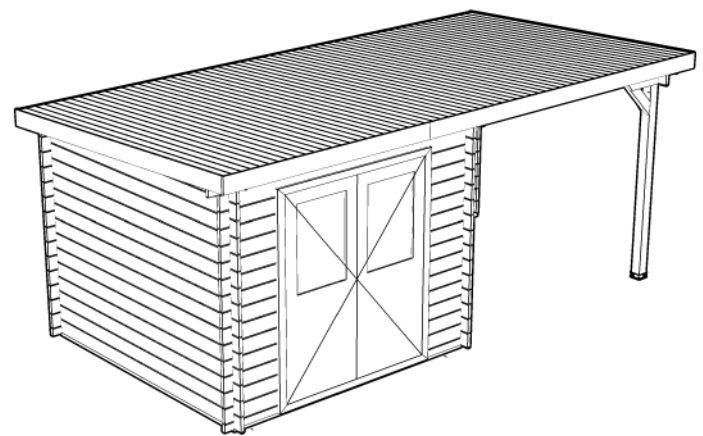

BASIC - PENTROOF - CANOPY

assembly instruction

*OPTION

BASIC - PENT - CANOPY

Canopy kit
(optional)

Left side canopy

Right side canopy

Side wall

*Not included

Base beam 38x69

Plastic base beam
(optional)

Plastic
Base beam 38x69

BASIC - PENT - CANOPY

BASIC - PENT - CANOPY

Canopy kit
(optional)

Ø5x100

BASIC - PENT - CANOPY

Canopy kit
(optional)

BASIC - PENT - CANOPY

Canopy kit
(optional)

H-profile 18x120mm
QTY: 2

H-profile 30x46mm
QTY: 1

Ø5x100

Ø4x45

BASIC - PENT - CANOPY

Canopy kit
(optional)

Post 90x90mm

QTY: 2
Block 38x44mm

QTY: 2
Brace 45x90mm

Post 90x90mm

Ø5x70

Ø5x60