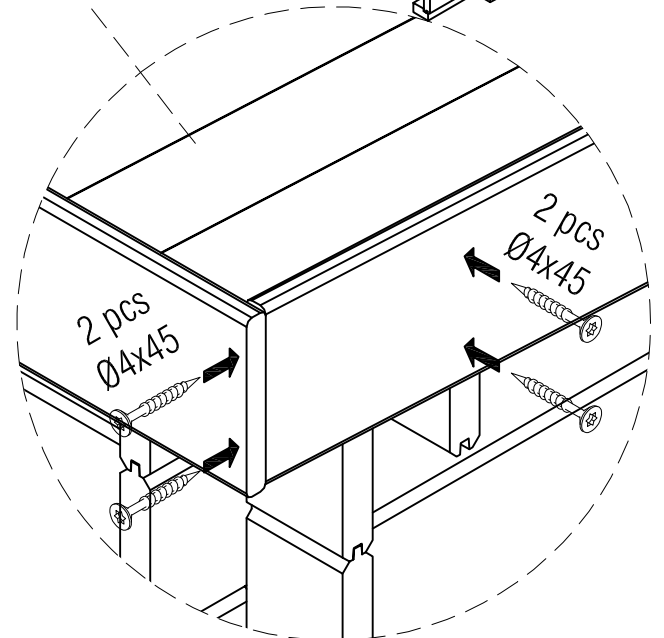

BASIC - PENT - CANOPY

Canopy kit
(optional)

Facia 18x145

Facia 28x58