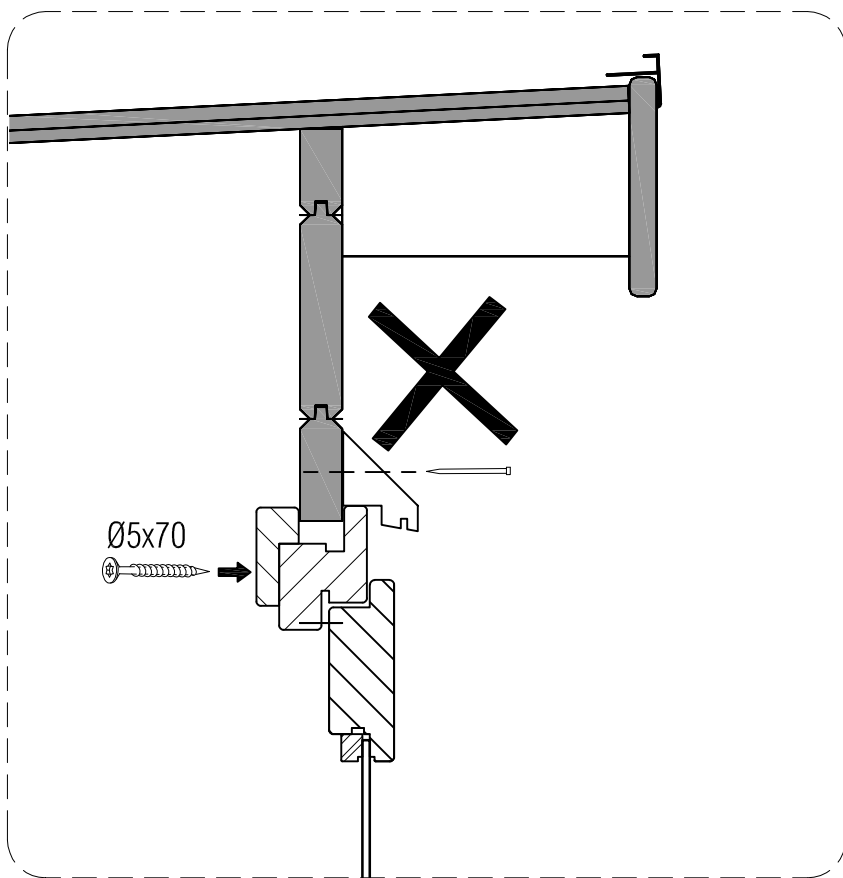

BASIC - PENTROOF - CANOPY

assembly instruction

*OPTION

BASIC - PENT - CANOPY

Canopy kit
(optional)

Left side canopy

Right side canopy

Side wall

BASIC - PENT - CANOPY

Canopy kit
(optional)

Post 90x90mm

QTY: 2
Block 38x44mm

QTY: 2
Brace 45x90mm

Post 90x90mm

Ø5x70

Ø5x60

BASIC - PENT - CANOPY

Canopy kit
(optional)

BASIC - PENT - CANOPY

Canopy kit
(optional)

BASIC - PENT - CANOPY

Canopy kit
(optional)

Purlin 45x95mm

Purlin 45x95mm

Ø5x100

BASIC - PENT - CANOPY

Canopy kit
(optional)

BASIC - PENT - CANOPY

Canopy kit
(optional)

Nail Ø2,7x55

Roofboard 18x95mm

BASIC - PENT - CANOPY