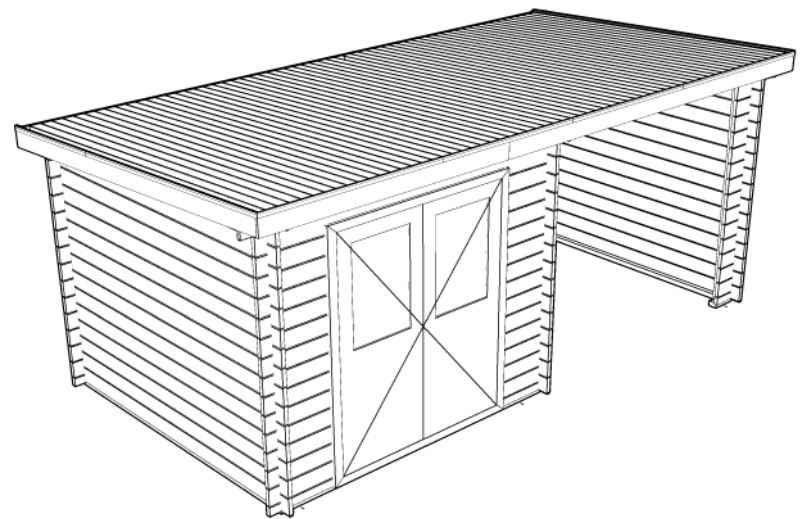

BASIC - PENTROOF - CANOPY

assembly instruction

*OPTION

BASIC - PENT - CANOPY

Canopy kit
(optional)

Left side canopy

Right side canopy

Side wall

*Not included

Base beam 38x69

Plastic base beam
(optional)

Plastic
Base beam 38x69

BASIC - PENT - CANOPY

BASIC - PENT - CANOPY

Canopy kit
(optional)

Ø5x100

BASIC - PENT - CANOPY

Canopy kit
(optional)

BASIC - PENT - CANOPY

Canopy kit
(optional)

H-profile 18x120mm
QTY: 2

H-profile 30x46mm
QTY: 1

Ø5x100

Ø4x45

BASIC - PENT - CANOPY

Canopy kit
(optional)

Post 90x90mm

QTY: 2
Block 38x44mm

QTY: 2
Brace 45x90mm

Post 90x90mm

Ø5x70

Ø5x60