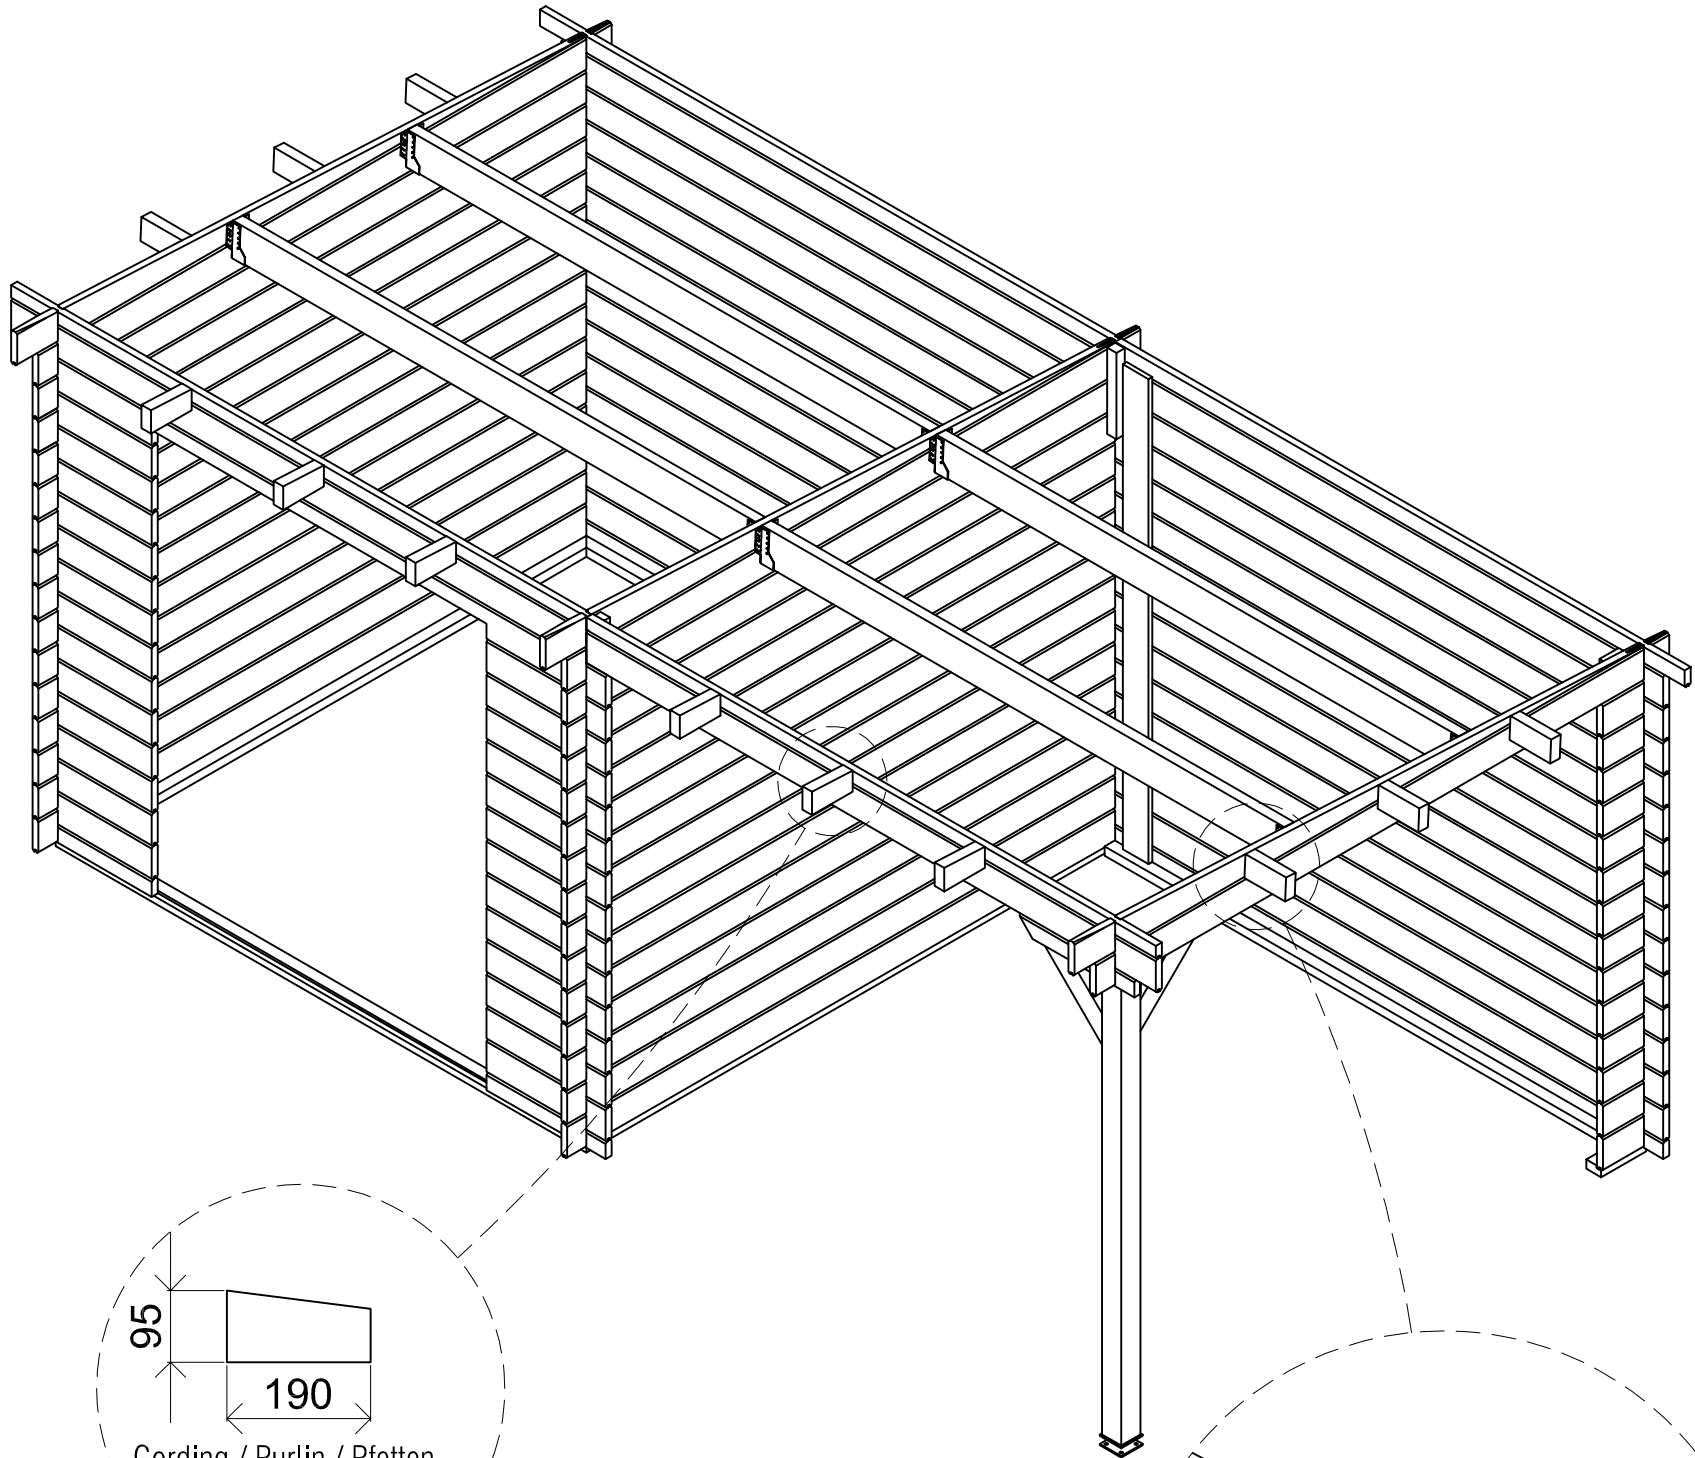

BASIC - PENTROOF - CANOPY

assembly instruction

*OPTION

BASIC - PENT - CANOPY

Canopy kit
(optional)

Left side canopy

Right side canopy

Side wall

*Not included

Base beam 38x69

Plastic base beam
(optional)

Plastic
Base beam 38x69

BASIC - PENT - CANOPY

BASIC - PENT - CANOPY

Canopy kit
(optional)

Ø5x100

BASIC - PENT - CANOPY

Canopy kit
(optional)

BASIC - PENT - CANOPY

Canopy kit
(optional)

BASIC - PENT - CANOPY

Canopy kit
(optional)

Purlin 45x95mm

Purlin 45x95mm

Ø5x100

BASIC - PENT - CANOPY

Canopy kit
(optional)

BASIC - PENT - CANOPY

Canopy kit
(optional)

Nail Ø2,7x55

Roofboard 18x95mm

BASIC - PENT - CANOPY