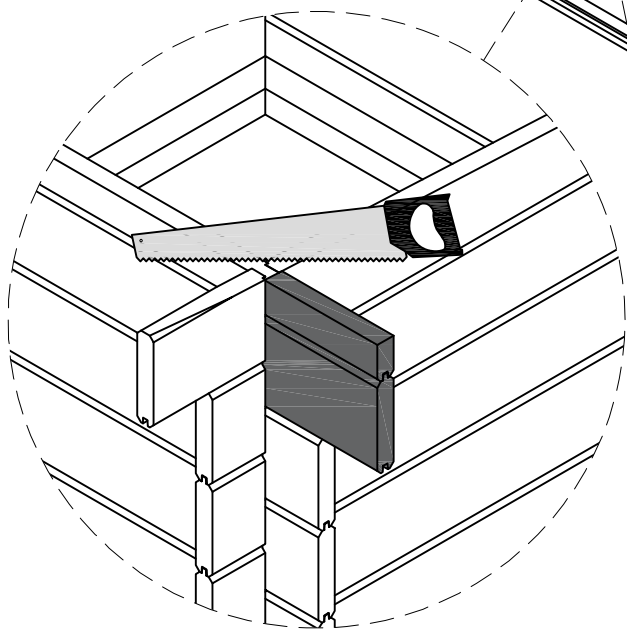

BASIC - PENTROOF - CANOPY

assembly instruction

*OPTION

BASIC - PENT - CANOPY

Canopy kit
(optional)

Left side canopy

Right side canopy

Side wall

*Not included

Base beam 38x69

Plastic base beam
(optional)

Plastic
Base beam 38x69

BASIC - PENT - CANOPY

BASIC - PENT - CANOPY

Canopy kit
(optional)

Ø5x100

BASIC - PENT - CANOPY

Canopy kit
(optional)

BASIC - PENT - CANOPY

Canopy kit
(optional)

H-profile 18x120mm
QTY: 2

H-profile 30x46mm
QTY: 1

Ø5x100

Ø4x45