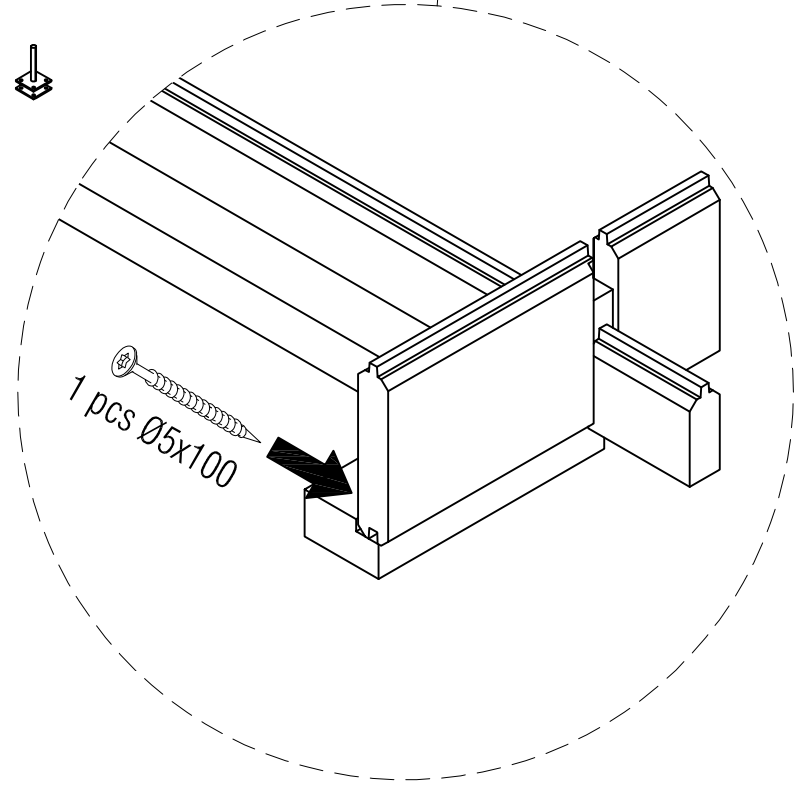

BASIC - PENTROOF - CANOPY

assembly instruction

*OPTION

BASIC - PENT - CANOPY

Canopy kit
(optional)

Left side canopy

Right side canopy

Side wall

*Not included

Base beam 38x69

Plastic base beam
(optional)

Plastic
Base beam 38x69

BASIC - PENT - CANOPY

BASIC - PENT - CANOPY

Canopy kit
(optional)

Ø5x100

BASIC - PENT - CANOPY

Canopy kit
(optional)

BASIC - PENT - CANOPY

Canopy kit
(optional)

H-profile 18x120mm
QTY: 2

H-profile 30x46mm
QTY: 1

Ø5x100

Ø4x45