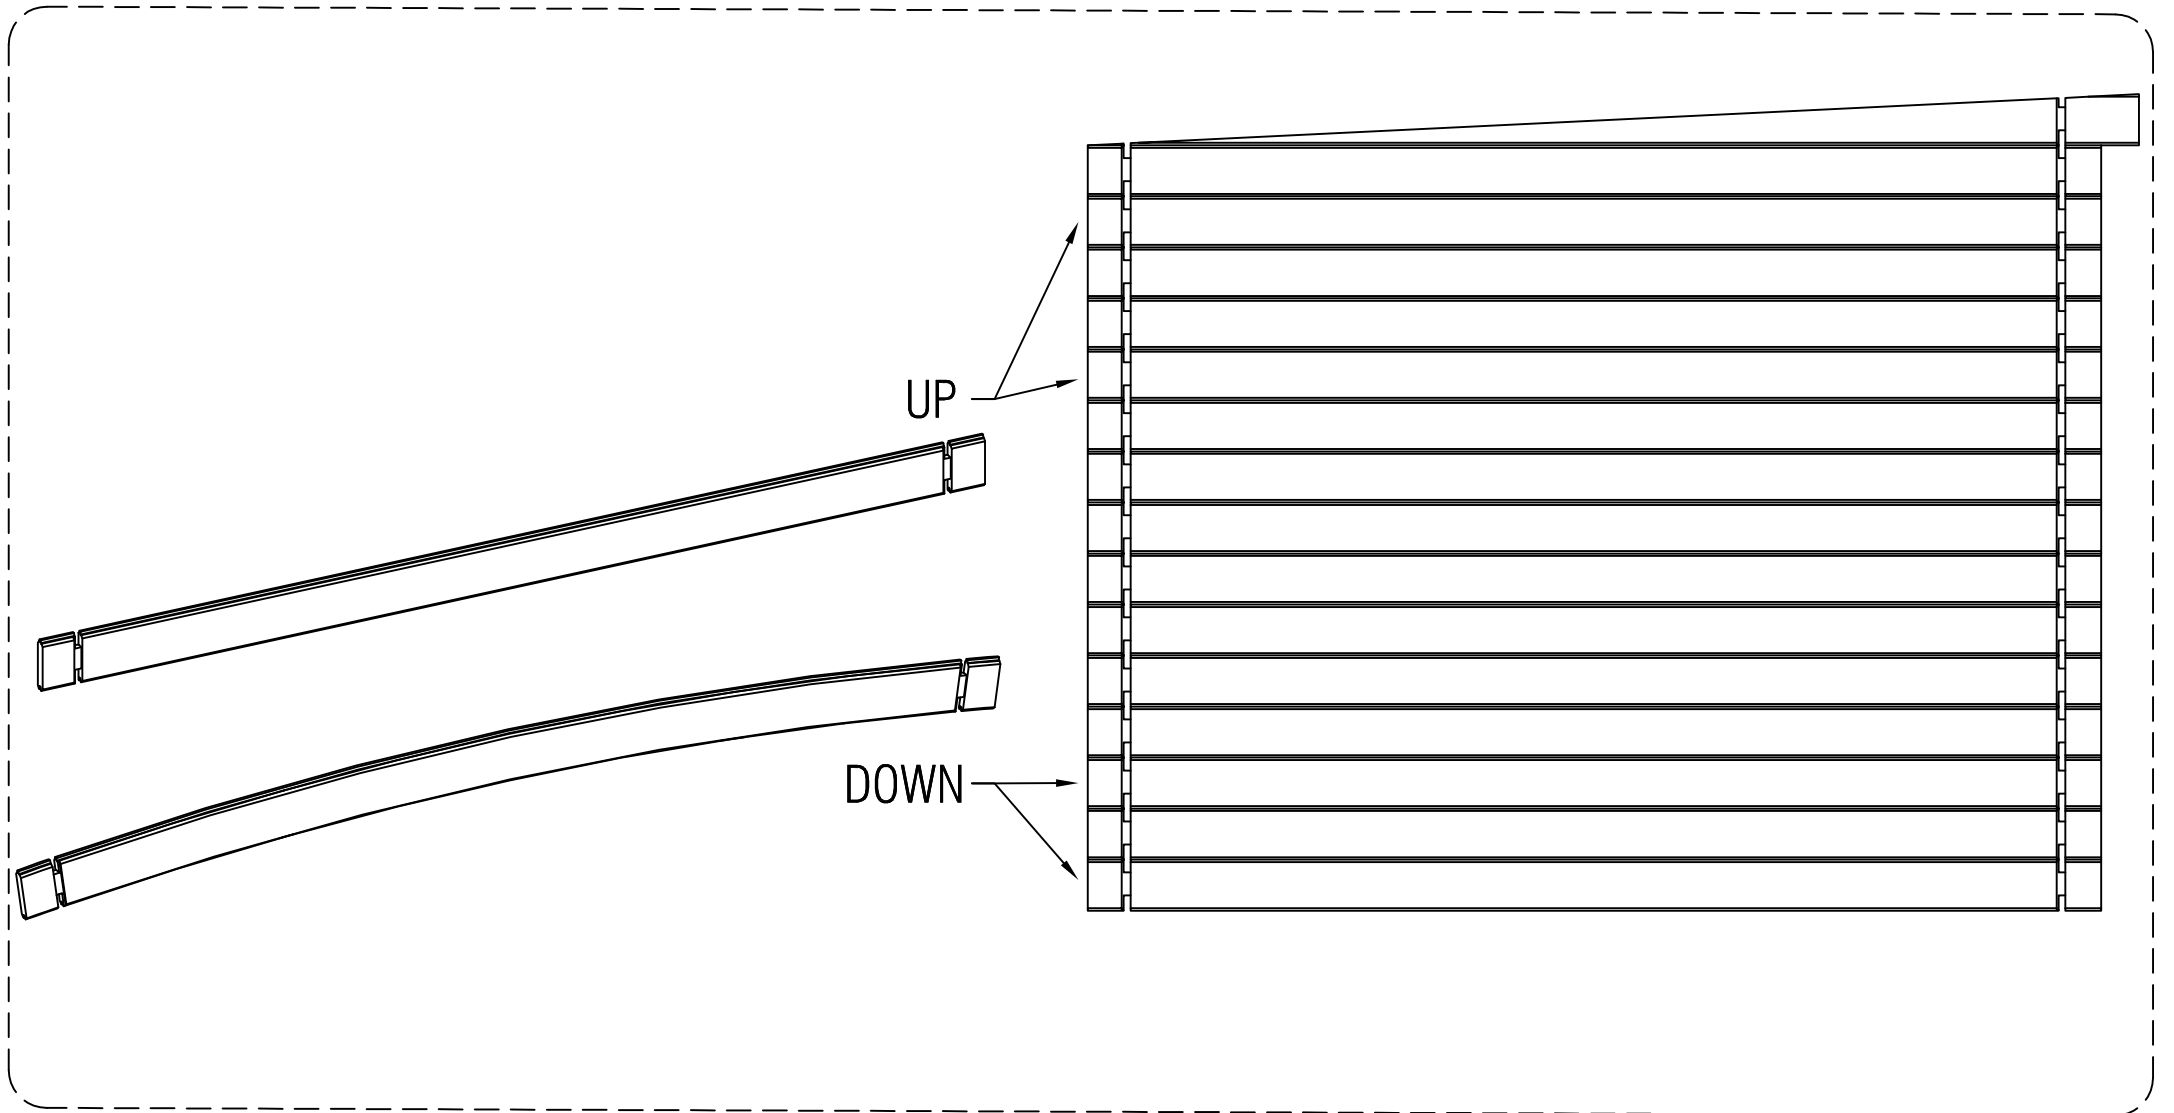

BASIC - PENTROOF - CANOPY

assembly instruction

*OPTION

BASIC - PENT - CANOPY

Canopy kit
(optional)

Left side canopy

Right side canopy

Side wall

*Not included

Base beam 38x69

Plastic base beam
(optional)

Plastic
Base beam 38x69

BASIC - PENT - CANOPY

BASIC - PENT - CANOPY

Canopy kit
(optional)

Ø5x100

BASIC - PENT - CANOPY

Canopy kit
(optional)

BASIC - PENT - CANOPY

Canopy kit
(optional)

H-profile 18x120mm
QTY: 2

H-profile 30x46mm
QTY: 1

Ø5x100

Ø4x45