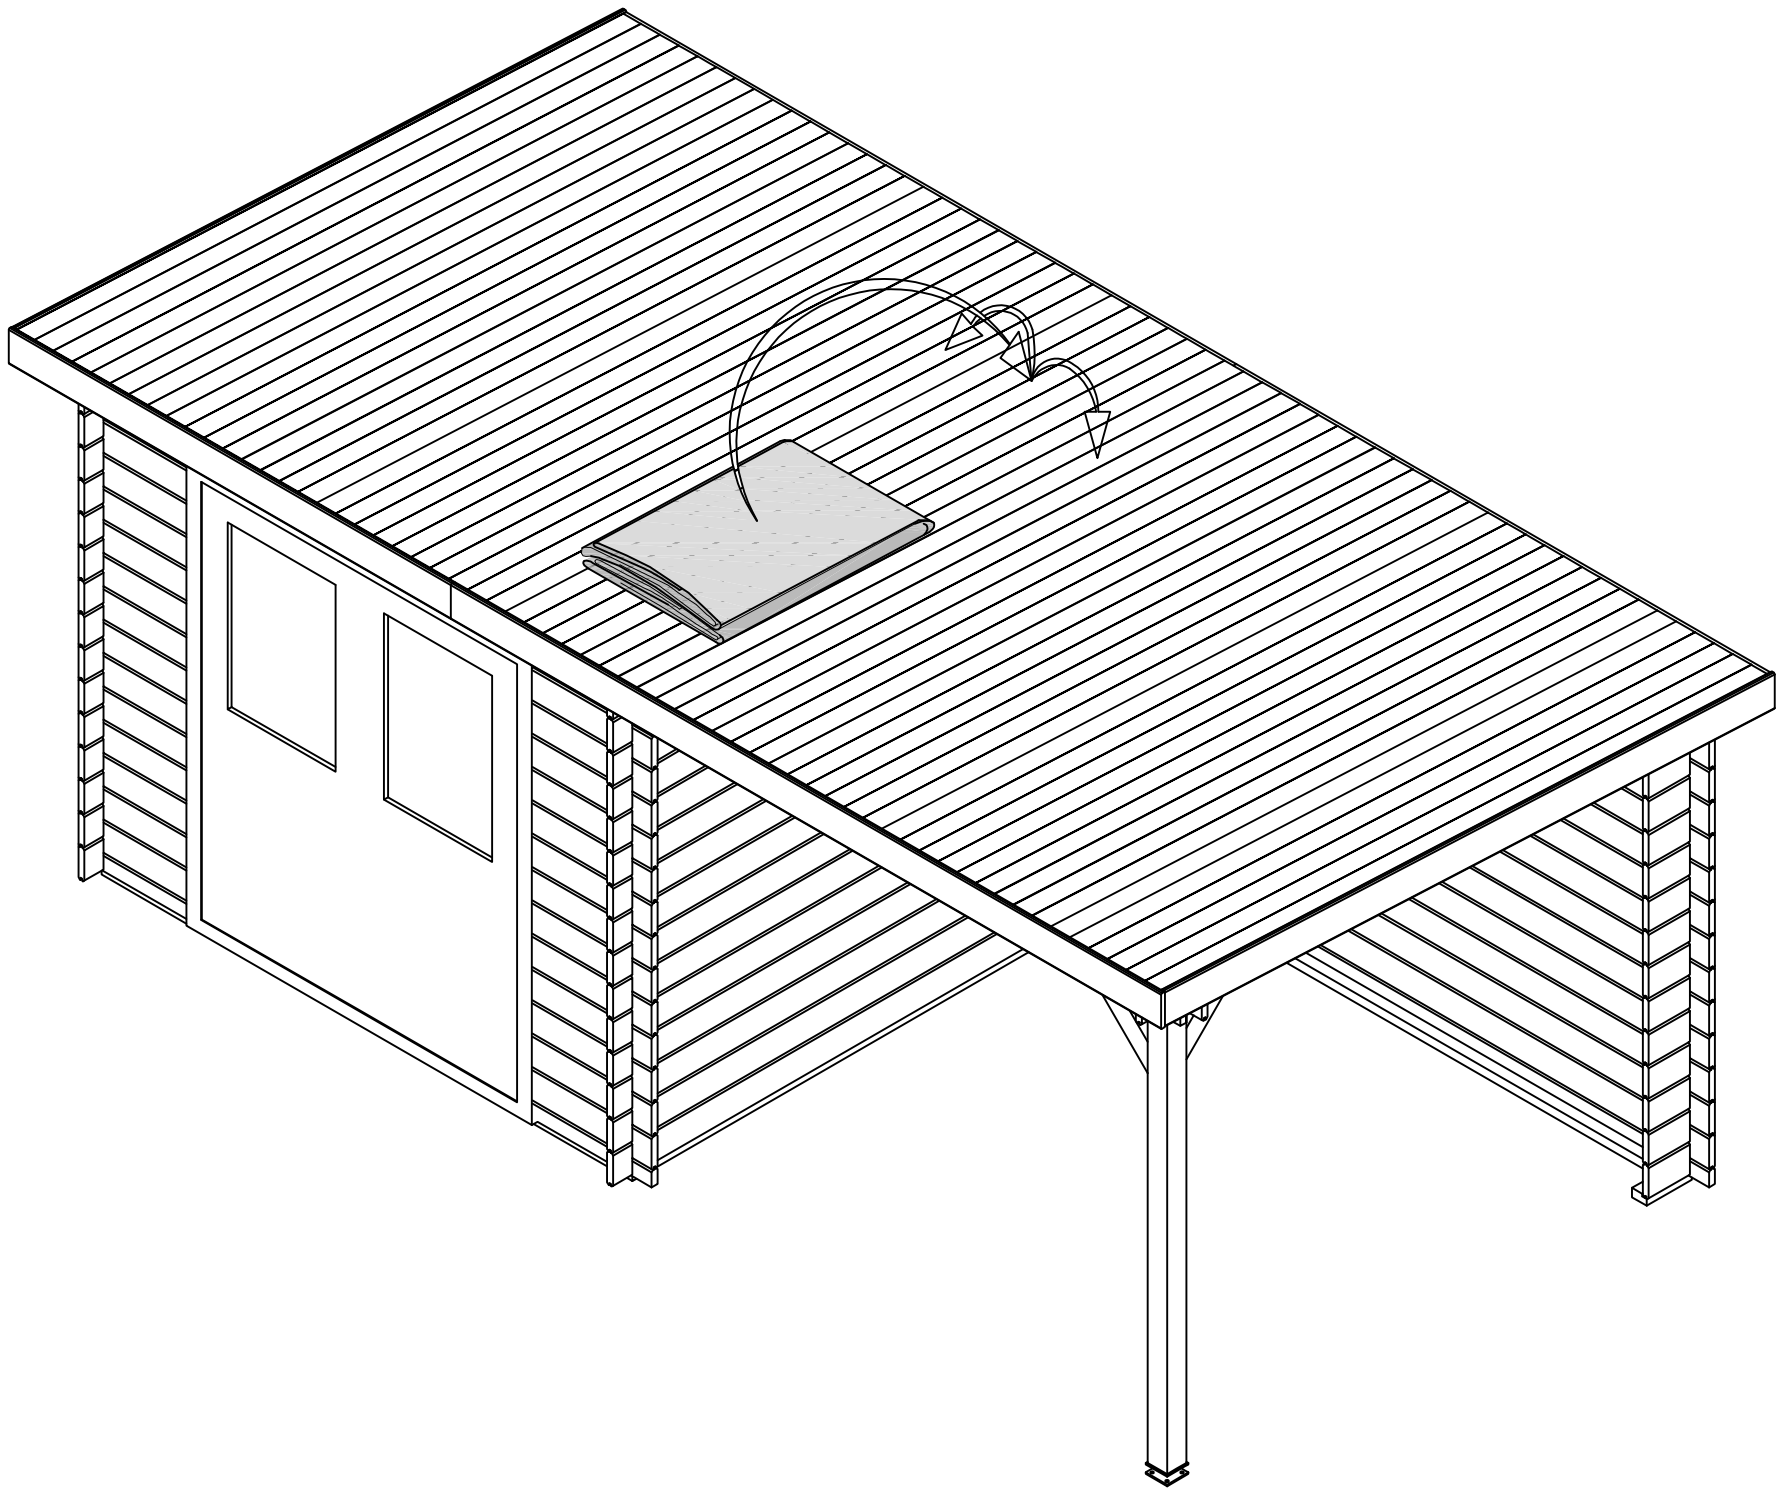

BASIC - PENTROOF - CANOPY

assembly instruction

*OPTION

BASIC - PENT - CANOPY

Canopy kit
(optional)

Left side canopy

Right side canopy

Side wall

Ø5x100

BASIC - PENT - CANOPY

Canopy kit
(optional)

BASIC - PENT - CANOPY

Canopy kit
(optional)

Nail Ø2,7x55

Roofboard 18x95mm

BASIC - PENT - CANOPY

Canopy kit
(optional)

Facia 18x145

Facia 28x58

BASIC - PENT - CANOPY

Canopy kit
(optional)

EPDM rubber roofcovering

BASIC - PENT - CANOPY

Canopy kit
(optional)

EPDM Glue

BASIC - PENT - CANOPY

Canopy kit
(optional)

EPDM Glue

BASIC - PENT - CANOPY

Canopy kit
(optional)

Ø4,5x30

Aluminium rooftrim