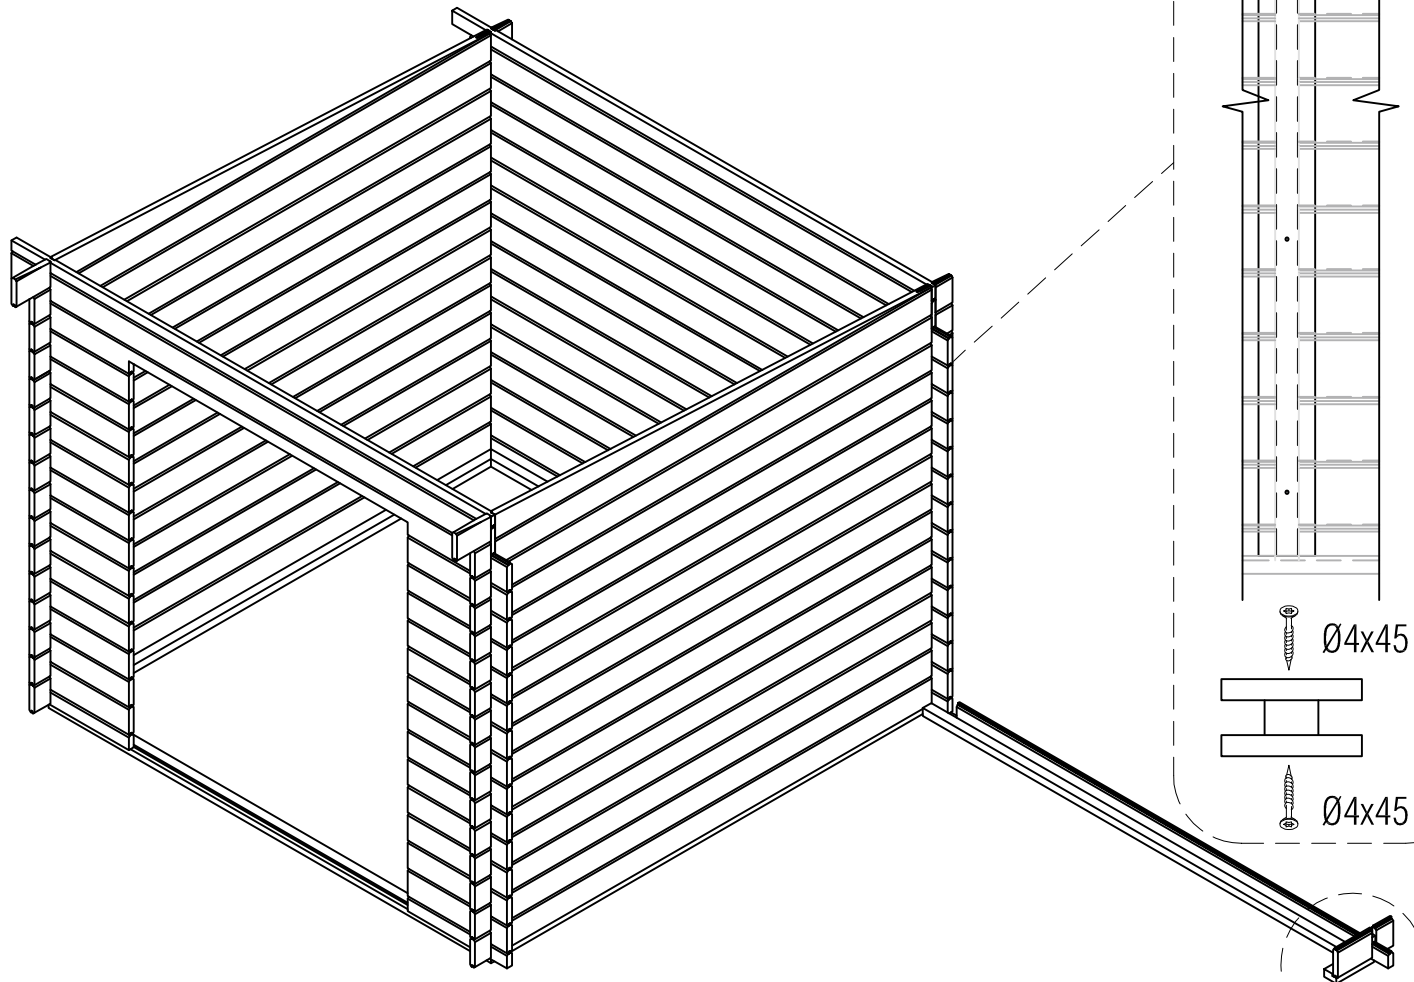

BASIC - PENTROOF - CANOPY

assembly instruction

*OPTION

BASIC - PENT - CANOPY

Canopy kit
(optional)

Left side canopy

Right side canopy

Side wall

*Not included

Base beam 38x69

Plastic base beam
(optional)

Plastic
Base beam 38x69

BASIC - PENT - CANOPY

BASIC - PENT - CANOPY

Canopy kit
(optional)

Ø5x100

BASIC - PENT - CANOPY

Canopy kit
(optional)

BASIC - PENT - CANOPY

Canopy kit
(optional)

H-profile 18x120mm
QTY: 2

H-profile 30x46mm
QTY: 1

Ø5x100

Ø4x45

BASIC - PENT - CANOPY

Canopy kit
(optional)

Post 90x90mm

QTY: 2
Block 38x44mm

QTY: 2
Brace 45x90mm

Post 90x90mm

Ø5x70

Ø5x60