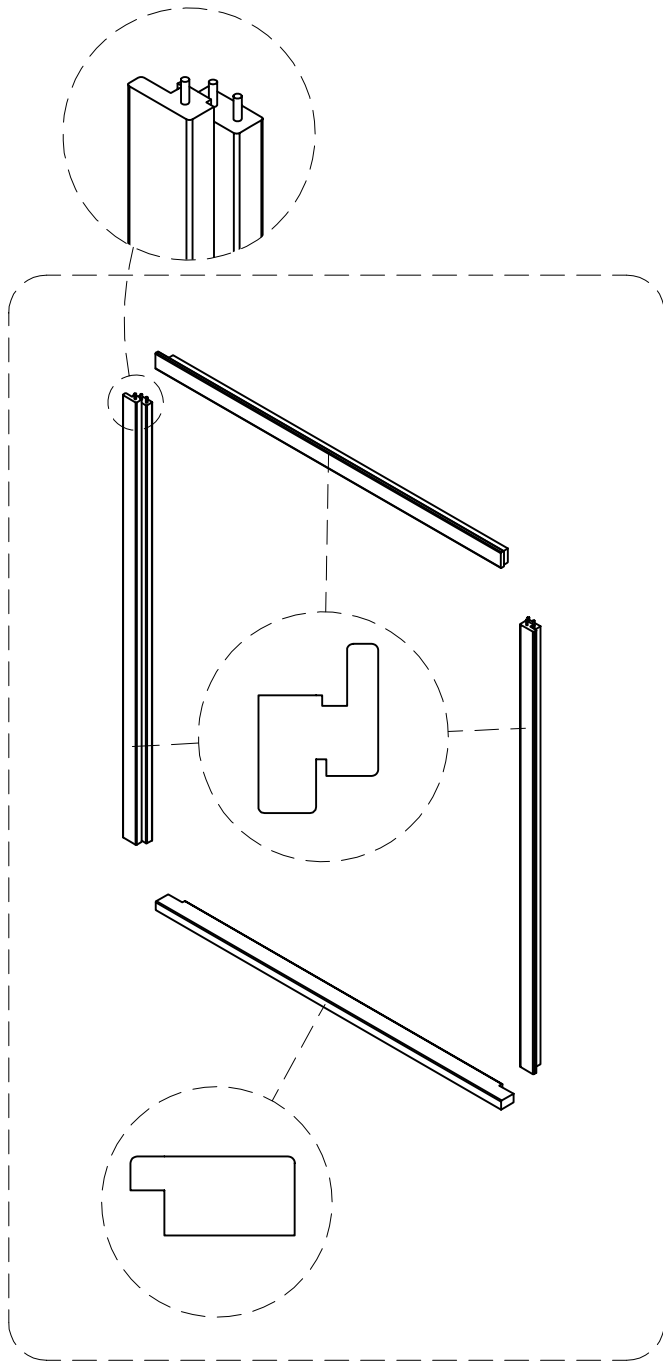

BASIC - PENTROOF - CANOPY

assembly instruction

*OPTION

BASIC - PENT - CANOPY

Canopy kit
(optional)

Left side canopy

Right side canopy

Side wall

BASIC - PENT - CANOPY

Canopy kit
(optional)

Post 90x90mm

QTY: 2
Block 38x44mm

QTY: 2
Brace 45x90mm

Post 90x90mm

Ø5x70

Ø5x60

BASIC - PENT - CANOPY

Canopy kit
(optional)

BASIC - PENT - CANOPY

Canopy kit
(optional)

BASIC - PENT - CANOPY

Canopy kit
(optional)

Purlin 45x95mm

Purlin 45x95mm

Ø5x100

BASIC - PENT - CANOPY

Canopy kit
(optional)

BASIC - PENT - CANOPY

Canopy kit
(optional)

Nail Ø2,7x55

Roofboard 18x95mm

BASIC - PENT - CANOPY