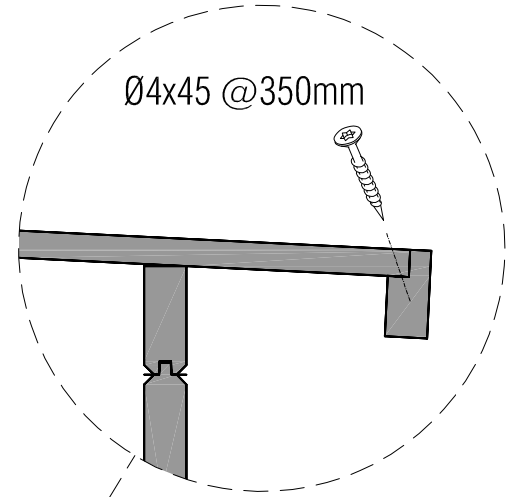

BASIC - PENT - CANOPY

Canopy kit
(optional)

Facia 18x145

Facia 28x58