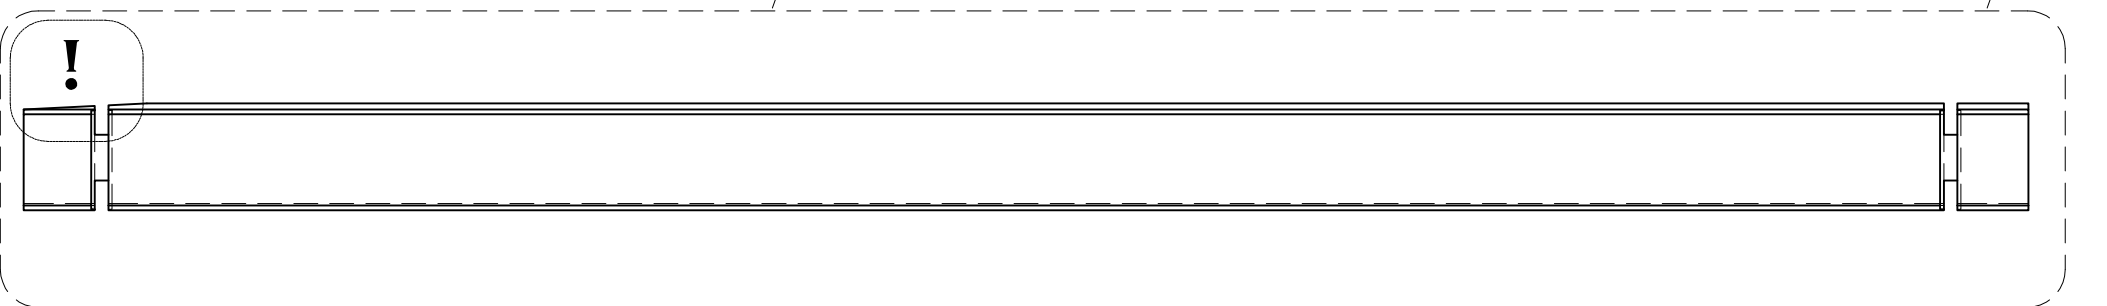

BASIC - PENTROOF - CANOPY

assembly instruction

*OPTION

BASIC - PENT - CANOPY

Canopy kit
(optional)

Left side canopy

Right side canopy

Side wall

*Not included

Base beam 38x69

Plastic base beam
(optional)

Plastic
Base beam 38x69

BASIC - PENT - CANOPY

BASIC - PENT - CANOPY

Canopy kit
(optional)

Ø5x100

BASIC - PENT - CANOPY

Canopy kit
(optional)

BASIC - PENT - CANOPY

Canopy kit
(optional)

H-profile 18x120mm
QTY: 2

H-profile 30x46mm
QTY: 1

Ø5x100

Ø4x45