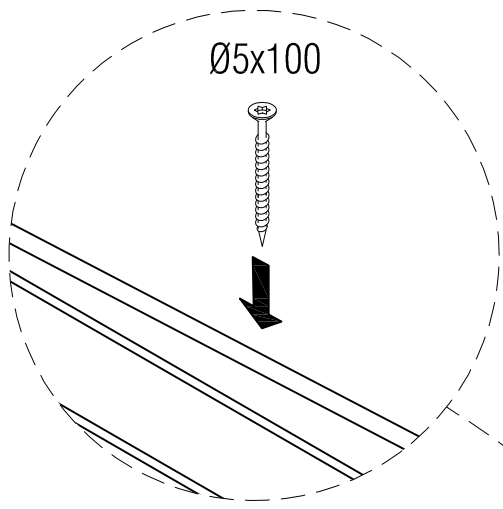

BASIC - PENTROOF - CANOPY

assembly instruction

*OPTION

BASIC - PENT - CANOPY

Canopy kit
(optional)

Left side canopy

Right side canopy

Side wall

*Not included

Base beam 38x69

Plastic base beam
(optional)

Plastic
Base beam 38x69

BASIC - PENT - CANOPY

BASIC - PENT - CANOPY

Canopy kit
(optional)

Ø5x100

BASIC - PENT - CANOPY

Canopy kit
(optional)

BASIC - PENT - CANOPY

Canopy kit
(optional)

H-profile 18x120mm
QTY: 2

H-profile 30x46mm
QTY: 1

Ø5x100

Ø4x45