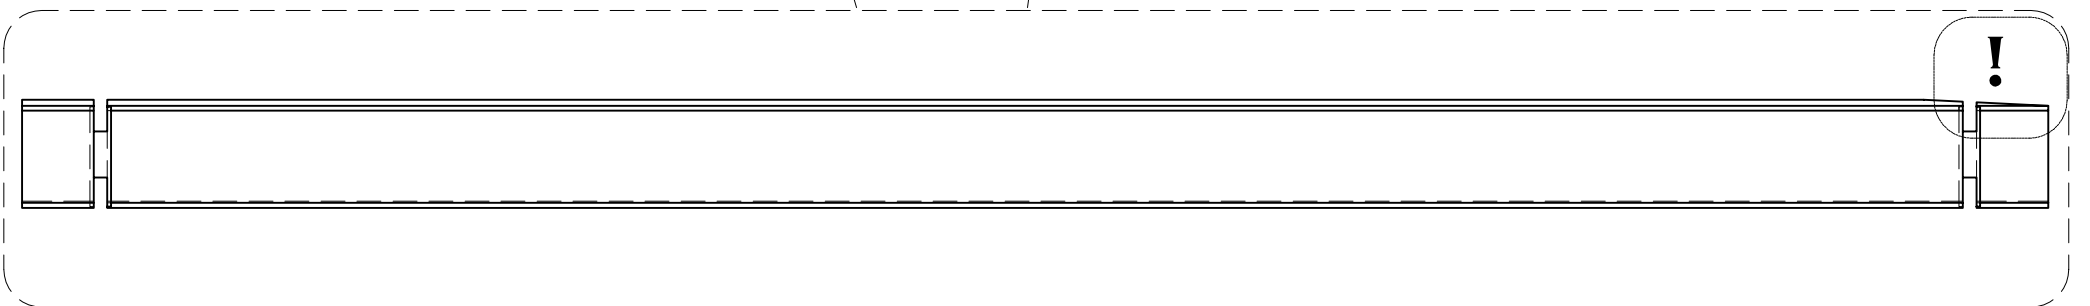

BASIC - PENTROOF - CANOPY

assembly instruction

*OPTION

BASIC - PENT - CANOPY

Canopy kit
(optional)

Left side canopy

Right side canopy

Side wall

*Not included

Base beam 38x69

Plastic base beam
(optional)

Plastic
Base beam 38x69

BASIC - PENT - CANOPY

BASIC - PENT - CANOPY

Canopy kit
(optional)

Ø5x100

BASIC - PENT - CANOPY

Canopy kit
(optional)

BASIC - PENT - CANOPY

Canopy kit
(optional)

H-profile 18x120mm
QTY: 2

H-profile 30x46mm
QTY: 1

Ø5x100

Ø4x45