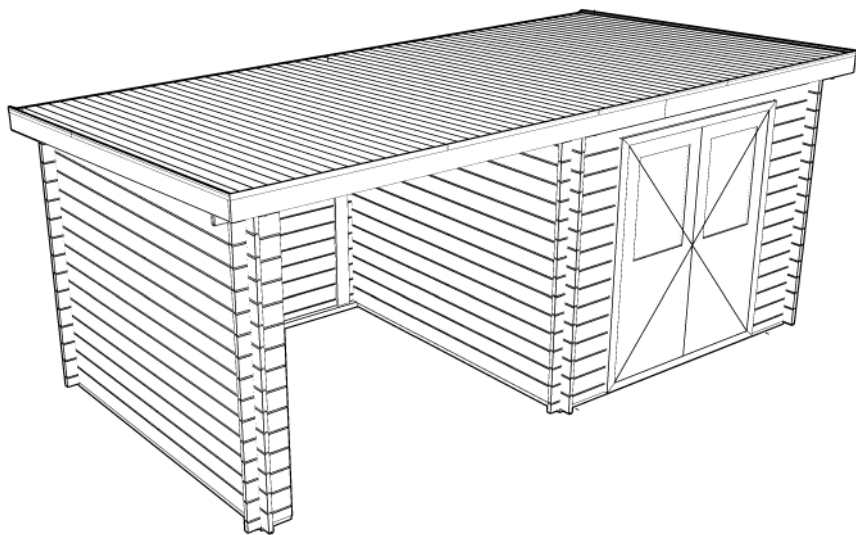

BASIC - PENTROOF - CANOPY

assembly instruction

*OPTION

BASIC - PENT - CANOPY

Canopy kit
(optional)

Left side canopy

Right side canopy

Side wall

*Not included

Base beam 38x69

Plastic base beam
(optional)

Plastic
Base beam 38x69

BASIC - PENT - CANOPY

BASIC - PENT - CANOPY

Canopy kit
(optional)

Ø5x100

BASIC - PENT - CANOPY

Canopy kit
(optional)

BASIC - PENT - CANOPY

Canopy kit
(optional)

H-profile 18x120mm
QTY: 2

H-profile 30x46mm
QTY: 1

Ø5x100

Ø4x45

BASIC - PENT - CANOPY

Canopy kit
(optional)

Post 90x90mm

QTY: 2
Block 38x44mm

QTY: 2
Brace 45x90mm

Post 90x90mm

Ø5x70

Ø5x60