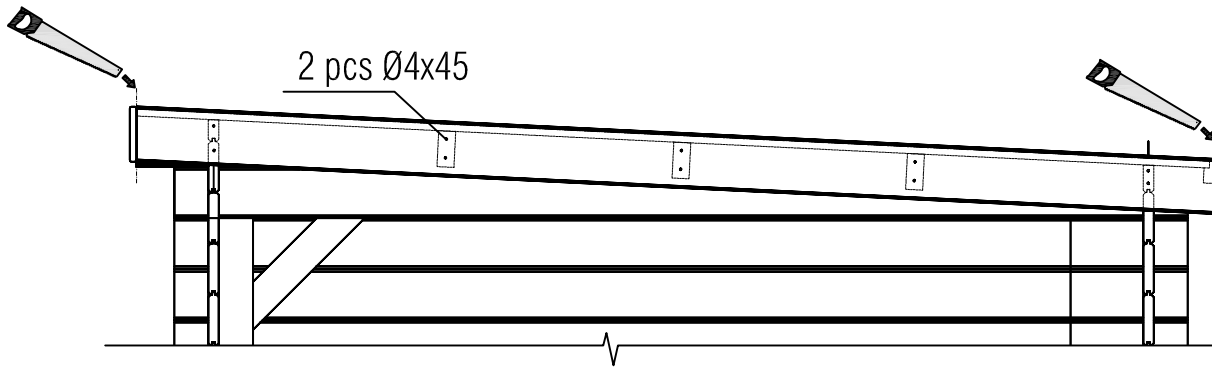

BASIC - PENT - CANOPY

Canopy kit
(optional)

Facia 18x145

Facia 28x58