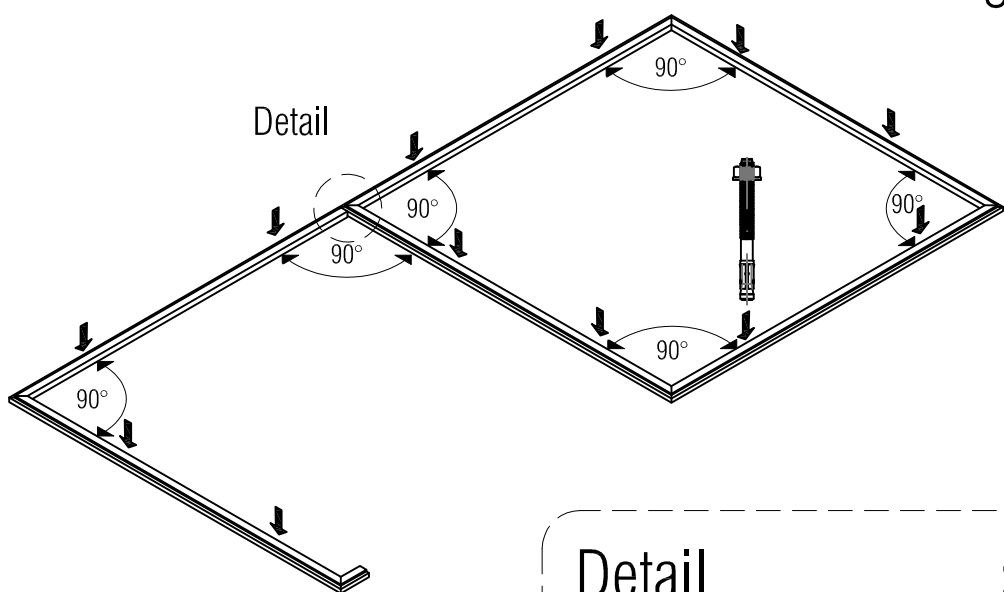

BASIC - PENTROOF - CANOPY

assembly instruction

*OPTION

BASIC - PENT - CANOPY

Canopy kit
(optional)

Left side canopy

Right side canopy

Side wall

*Not included

Base beam 38x69

Plastic base beam
(optional)

Plastic
Base beam 38x69

BASIC - PENT - CANOPY

BASIC - PENT - CANOPY

Canopy kit
(optional)

Ø5x100

BASIC - PENT - CANOPY

Canopy kit
(optional)

BASIC - PENT - CANOPY

Canopy kit
(optional)

H-profile 18x120mm
QTY: 2

H-profile 30x46mm
QTY: 1

Ø5x100

Ø4x45