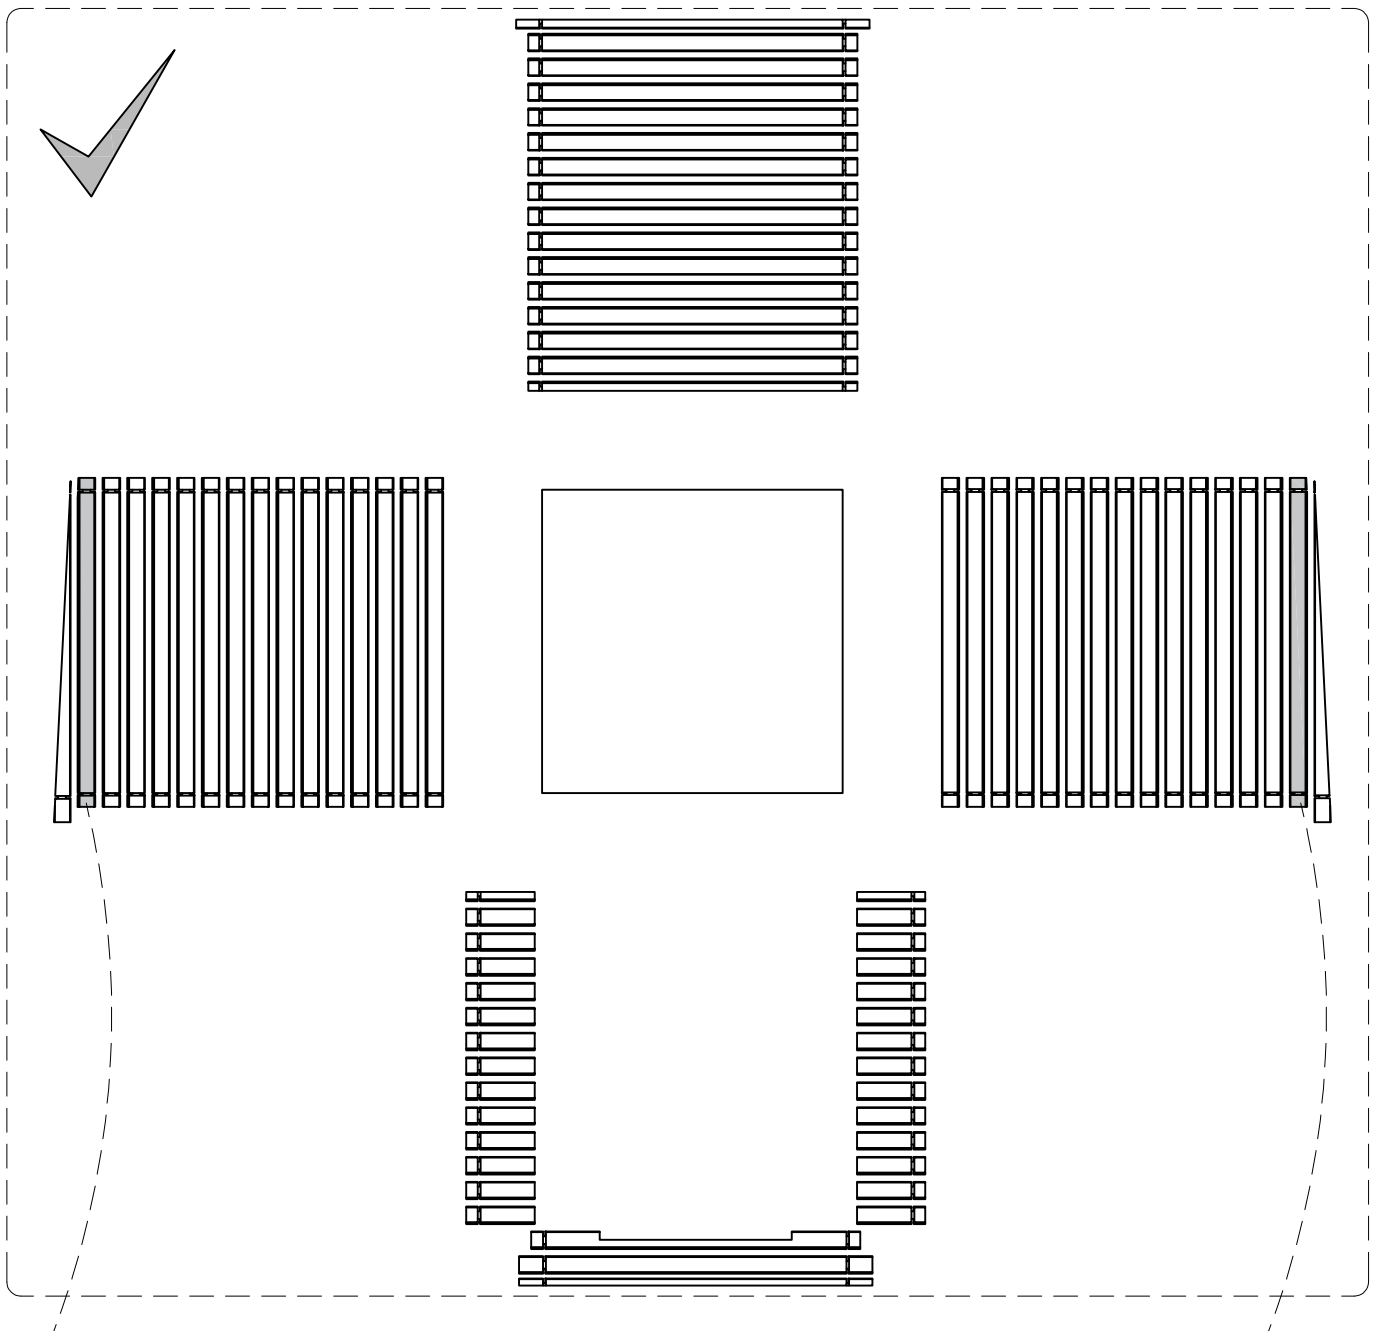

BASIC - PENTROOF - CANOPY

assembly instruction

*OPTION

BASIC - PENT - CANOPY

Canopy kit
(optional)

Left side canopy

Right side canopy

Side wall

*Not included

Base beam 38x69

Plastic base beam
(optional)

Plastic
Base beam 38x69

BASIC - PENT - CANOPY

BASIC - PENT - CANOPY

Canopy kit
(optional)

Ø5x100

BASIC - PENT - CANOPY

Canopy kit
(optional)

BASIC - PENT - CANOPY

Canopy kit
(optional)

H-profile 18x120mm
QTY: 2

H-profile 30x46mm
QTY: 1

Ø5x100

Ø4x45

BASIC - PENT - CANOPY

Canopy kit
(optional)

Post 90x90mm

QTY: 2
Block 38x44mm

QTY: 2
Brace 45x90mm

Post 90x90mm

Ø5x70

Ø5x60