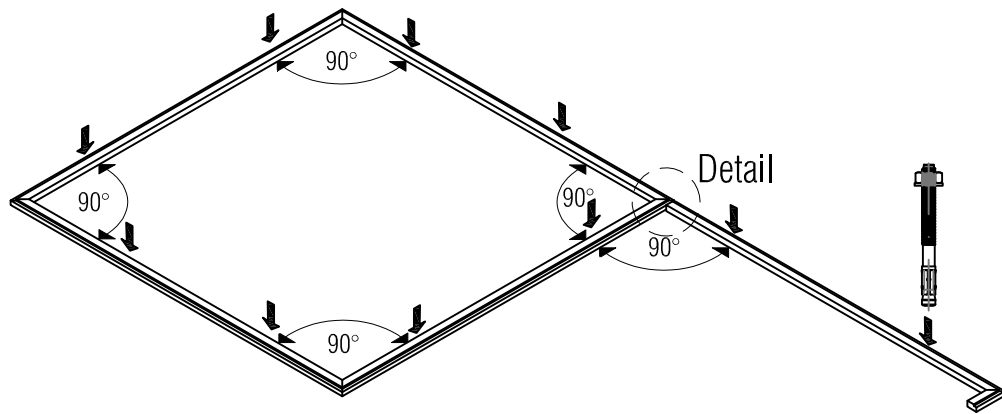

BASIC - PENTROOF - CANOPY

assembly instruction

*OPTION

BASIC - PENT - CANOPY

Canopy kit
(optional)

Left side canopy

Right side canopy

Side wall

*Not included

Base beam 38x69

Plastic base beam
(optional)

Plastic
Base beam 38x69

BASIC - PENT - CANOPY

BASIC - PENT - CANOPY

Canopy kit
(optional)

Ø5x100

BASIC - PENT - CANOPY

Canopy kit
(optional)

BASIC - PENT - CANOPY

Canopy kit
(optional)

H-profile 18x120mm
QTY: 2

H-profile 30x46mm
QTY: 1

Ø5x100

Ø4x45