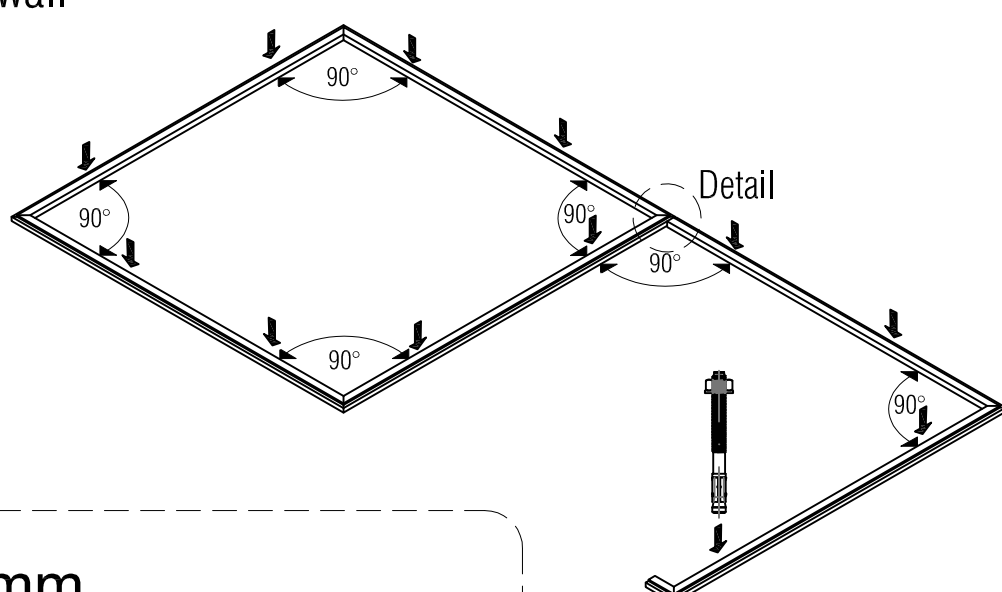

BASIC - PENTROOF - CANOPY

assembly instruction

*OPTION

BASIC - PENT - CANOPY

Canopy kit
(optional)

Left side canopy

Right side canopy

Side wall

*Not included

Base beam 38x69

Plastic base beam
(optional)

Plastic
Base beam 38x69

BASIC - PENT - CANOPY

BASIC - PENT - CANOPY

Canopy kit
(optional)

Ø5x100

BASIC - PENT - CANOPY

Canopy kit
(optional)

BASIC - PENT - CANOPY

Canopy kit
(optional)

H-profile 18x120mm
QTY: 2

H-profile 30x46mm
QTY: 1

Ø5x100

Ø4x45

Aluminium rooftrim
outside corner