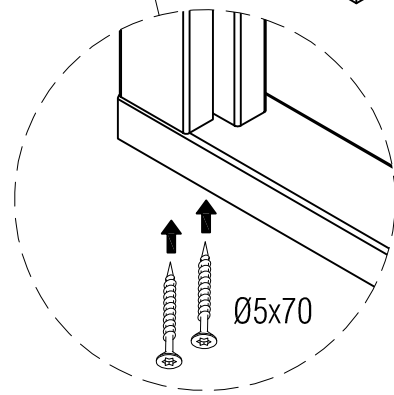

BASIC - PENT - CANOPY

Canopy kit
(optional)

Post 90x90mm

QTY: 2
Block 38x44mm

QTY: 2
Brace 45x90mm

Post 90x90mm

Ø5x70

Ø5x60

BASIC - PENT - CANOPY

Canopy kit
(optional)

BASIC - PENT - CANOPY

Canopy kit
(optional)

BASIC - PENT - CANOPY

Canopy kit
(optional)

Purlin 45x95mm

Purlin 45x95mm

Ø5x100

BASIC - PENT - CANOPY

Canopy kit
(optional)

BASIC - PENT - CANOPY

Canopy kit
(optional)

Nail Ø2,7x55

Roofboard 18x95mm

BASIC - PENT - CANOPY