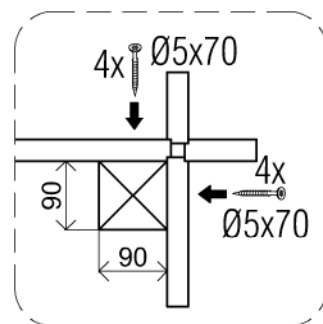

BASIC - PENT - CANOPY

Canopy kit
(optional)