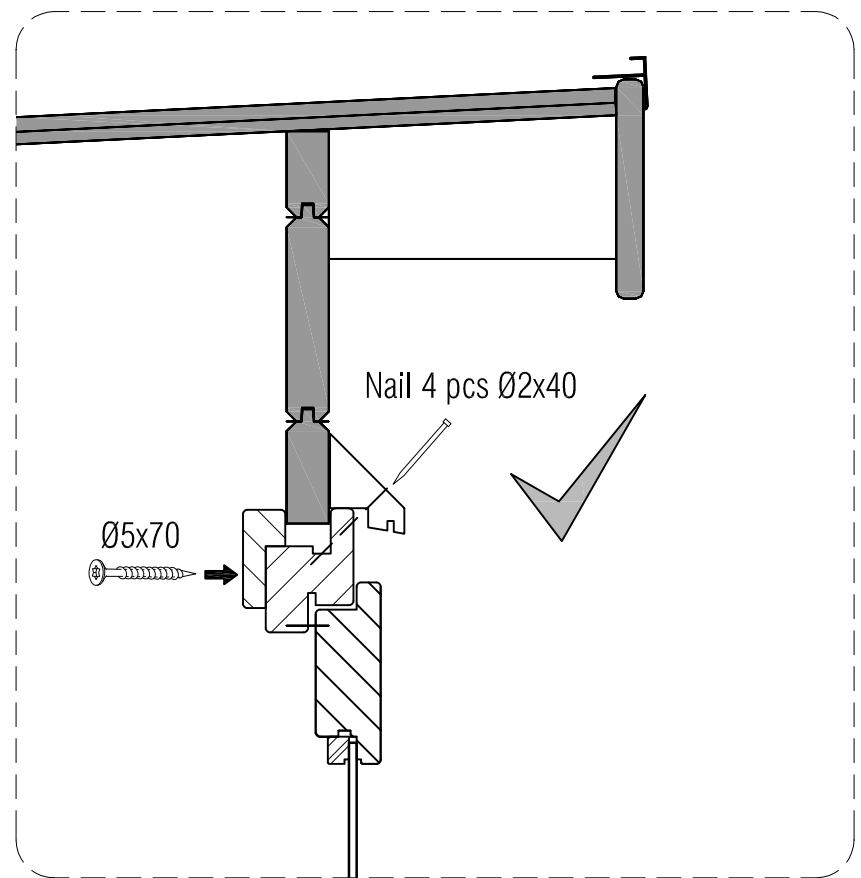

BASIC - PENT - CANOPY

Canopy kit
(optional)

BASIC - PENT - CANOPY

Canopy kit
(optional)

BASIC - PENT - CANOPY

Canopy kit
(optional)

Purlin 45x95mm

Purlin 45x95mm

Ø5x100

BASIC - PENT - CANOPY

Canopy kit
(optional)

BASIC - PENT - CANOPY

Canopy kit
(optional)

Nail Ø2,7x55

Roofboard 18x95mm

BASIC - PENT - CANOPY