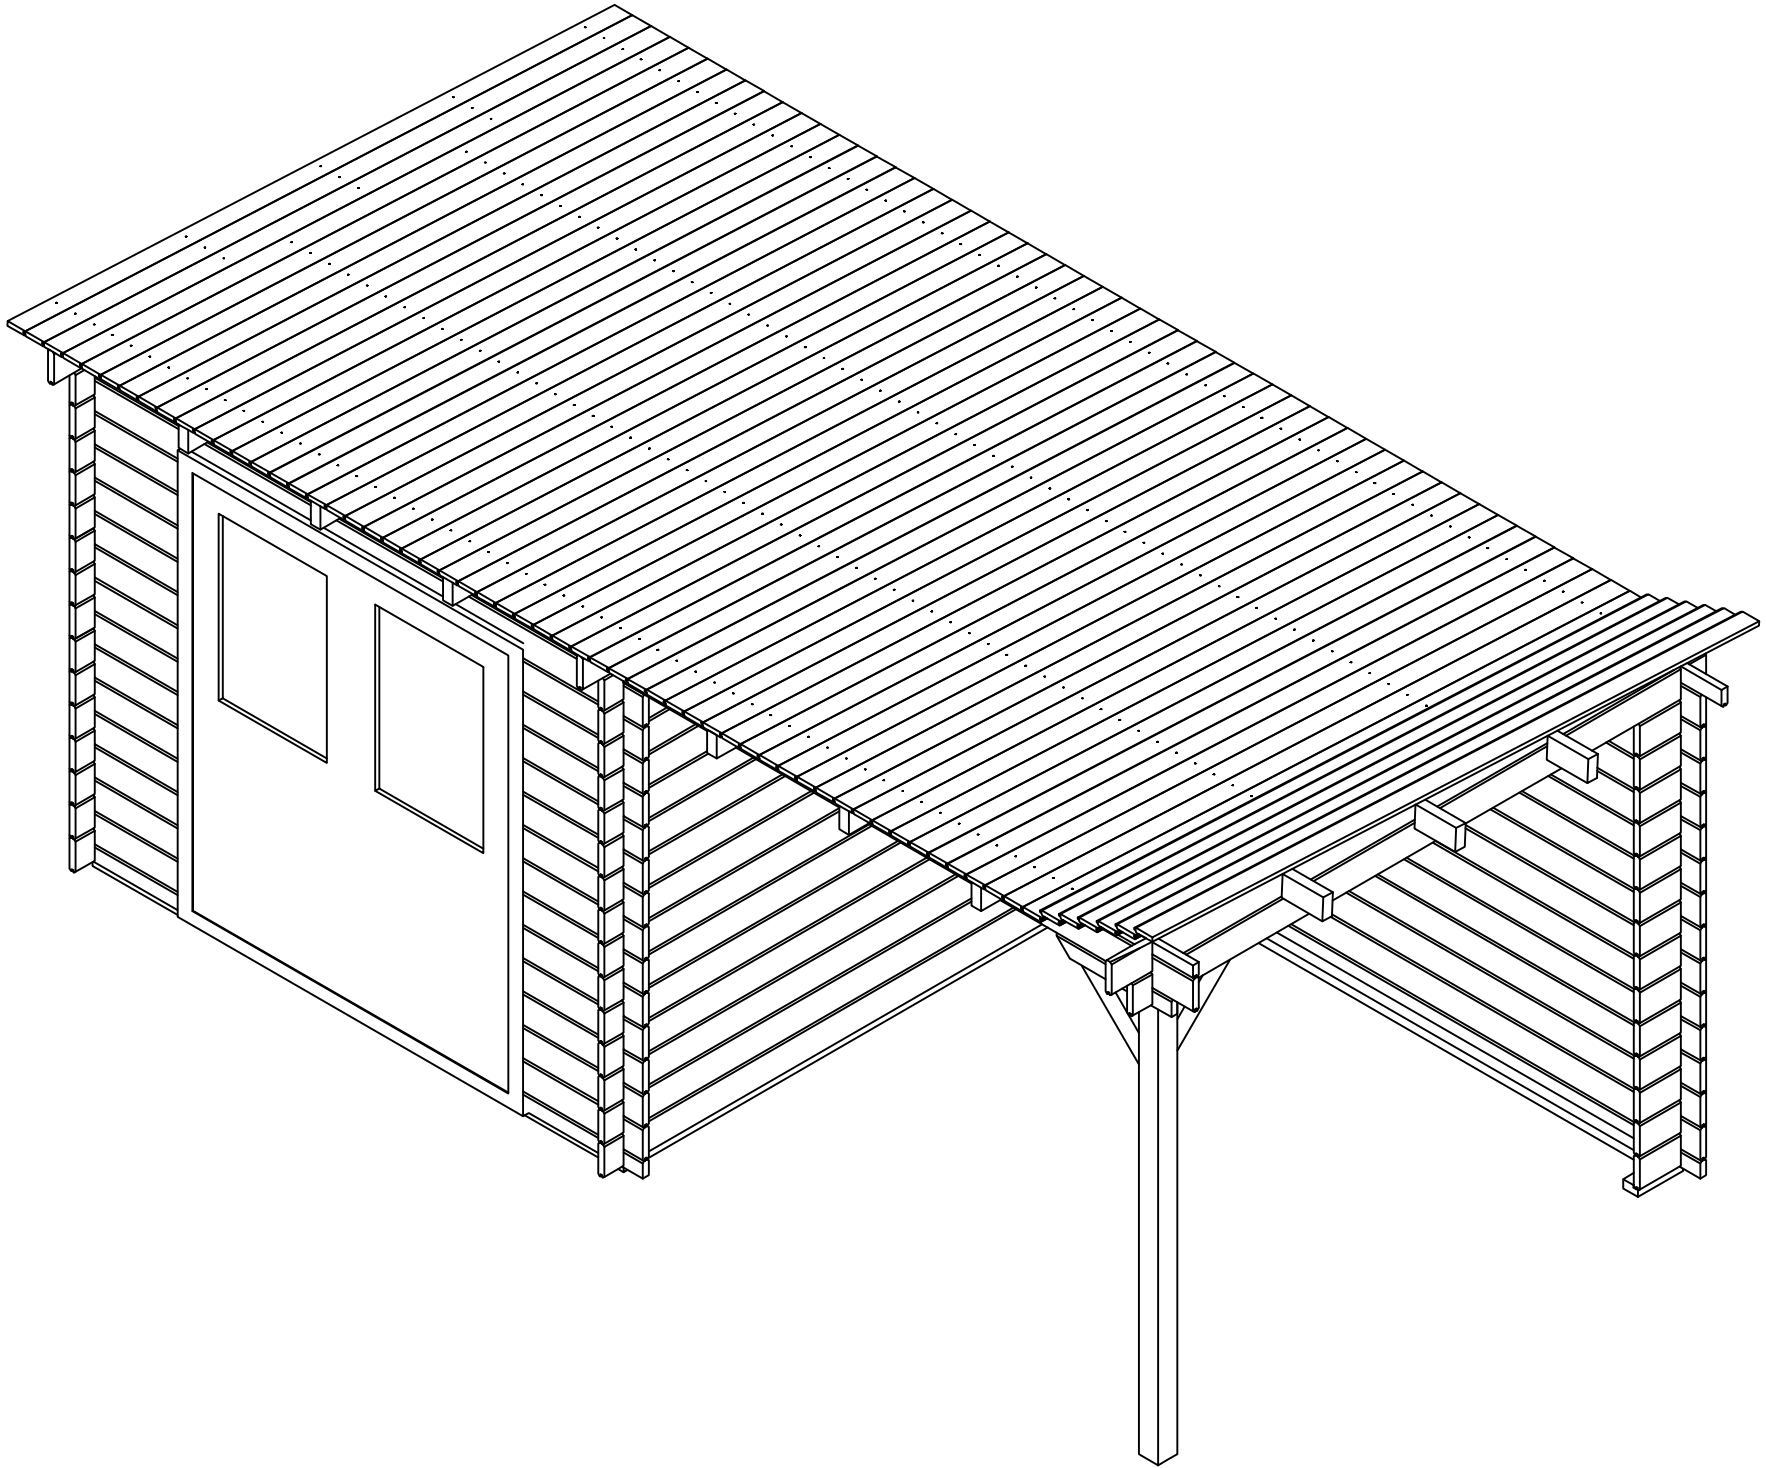

BASIC - PENTROOF - CANOPY

assembly instruction

*OPTION

BASIC - PENT - CANOPY

Canopy kit
(optional)

Left side canopy

Right side canopy

Side wall

*Not included

Base beam 38x69

Plastic base beam
(optional)

Plastic
Base beam 38x69

BASIC - PENT - CANOPY

BASIC - PENT - CANOPY

Canopy kit
(optional)

Ø5x100

Ø5x100

BASIC - PENT - CANOPY

Canopy kit
(optional)

BASIC - PENT - CANOPY

Canopy kit
(optional)

Nail Ø2,7x55

Roofboard 18x95mm

BASIC - PENT - CANOPY

Canopy kit
(optional)

Facia 18x145

Facia 28x58

BASIC - PENT - CANOPY

Canopy kit
(optional)

EPDM rubber roofcovering

BASIC - PENT - CANOPY

Canopy kit
(optional)