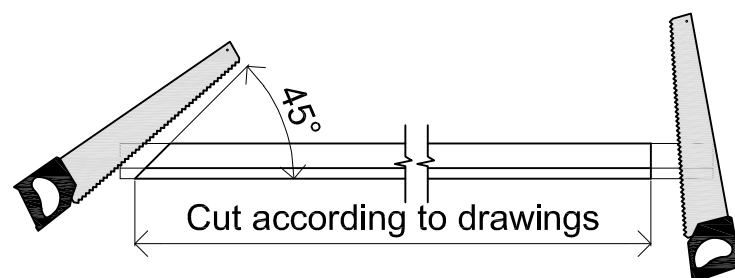

BASIC - PENTROOF - CANOPY

assembly instruction

*OPTION

BASIC - PENT - CANOPY

Canopy kit
(optional)

Left side canopy

Right side canopy

Side wall

*Not included

Base beam 38x69

Plastic base beam
(optional)

Plastic
Base beam 38x69

BASIC - PENT - CANOPY

BASIC - PENT - CANOPY

Canopy kit
(optional)

Ø5x100

BASIC - PENT - CANOPY

Canopy kit
(optional)

BASIC - PENT - CANOPY

Canopy kit
(optional)

H-profile 18x120mm
QTY: 2

H-profile 30x46mm
QTY: 1

Ø5x100

Ø4x45