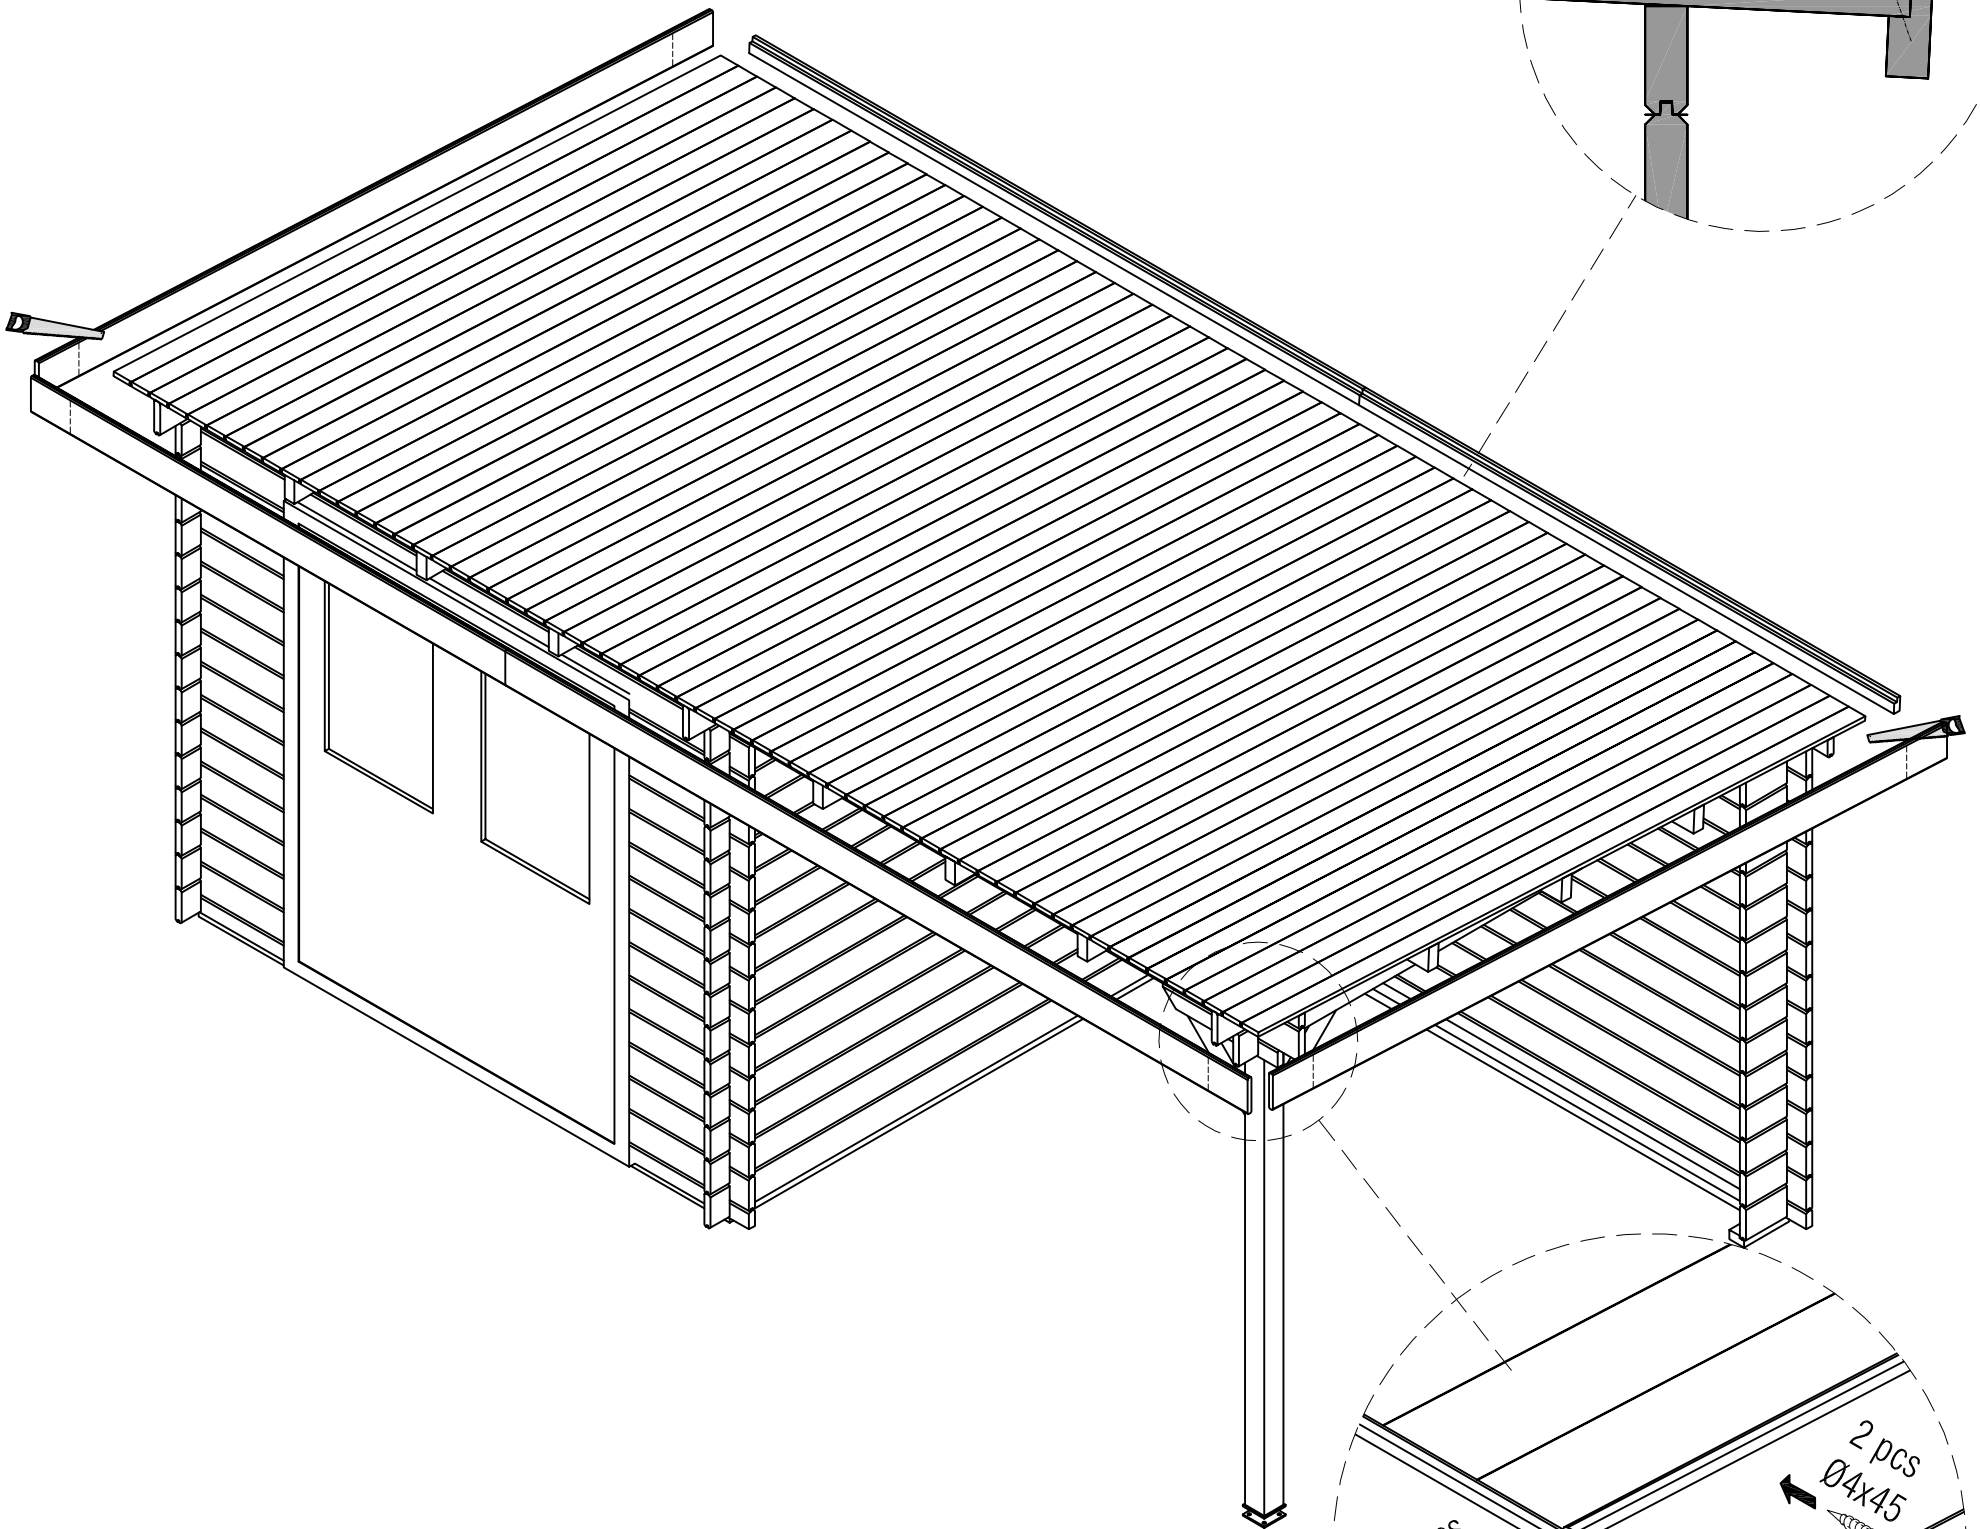

BASIC - PENTROOF - CANOPY

assembly instruction

*OPTION

BASIC - PENT - CANOPY

Canopy kit
(optional)

Left side canopy

Right side canopy

Side wall

Ø5x100

BASIC - PENT - CANOPY

Canopy kit
(optional)

BASIC - PENT - CANOPY

Canopy kit
(optional)

Nail Ø2,7x55

Roofboard 18x95mm

BASIC - PENT - CANOPY

Canopy kit
(optional)

Facia 18x145

Facia 28x58

BASIC - PENT - CANOPY

Canopy kit
(optional)

EPDM rubber roofcovering

BASIC - PENT - CANOPY

Canopy kit
(optional)