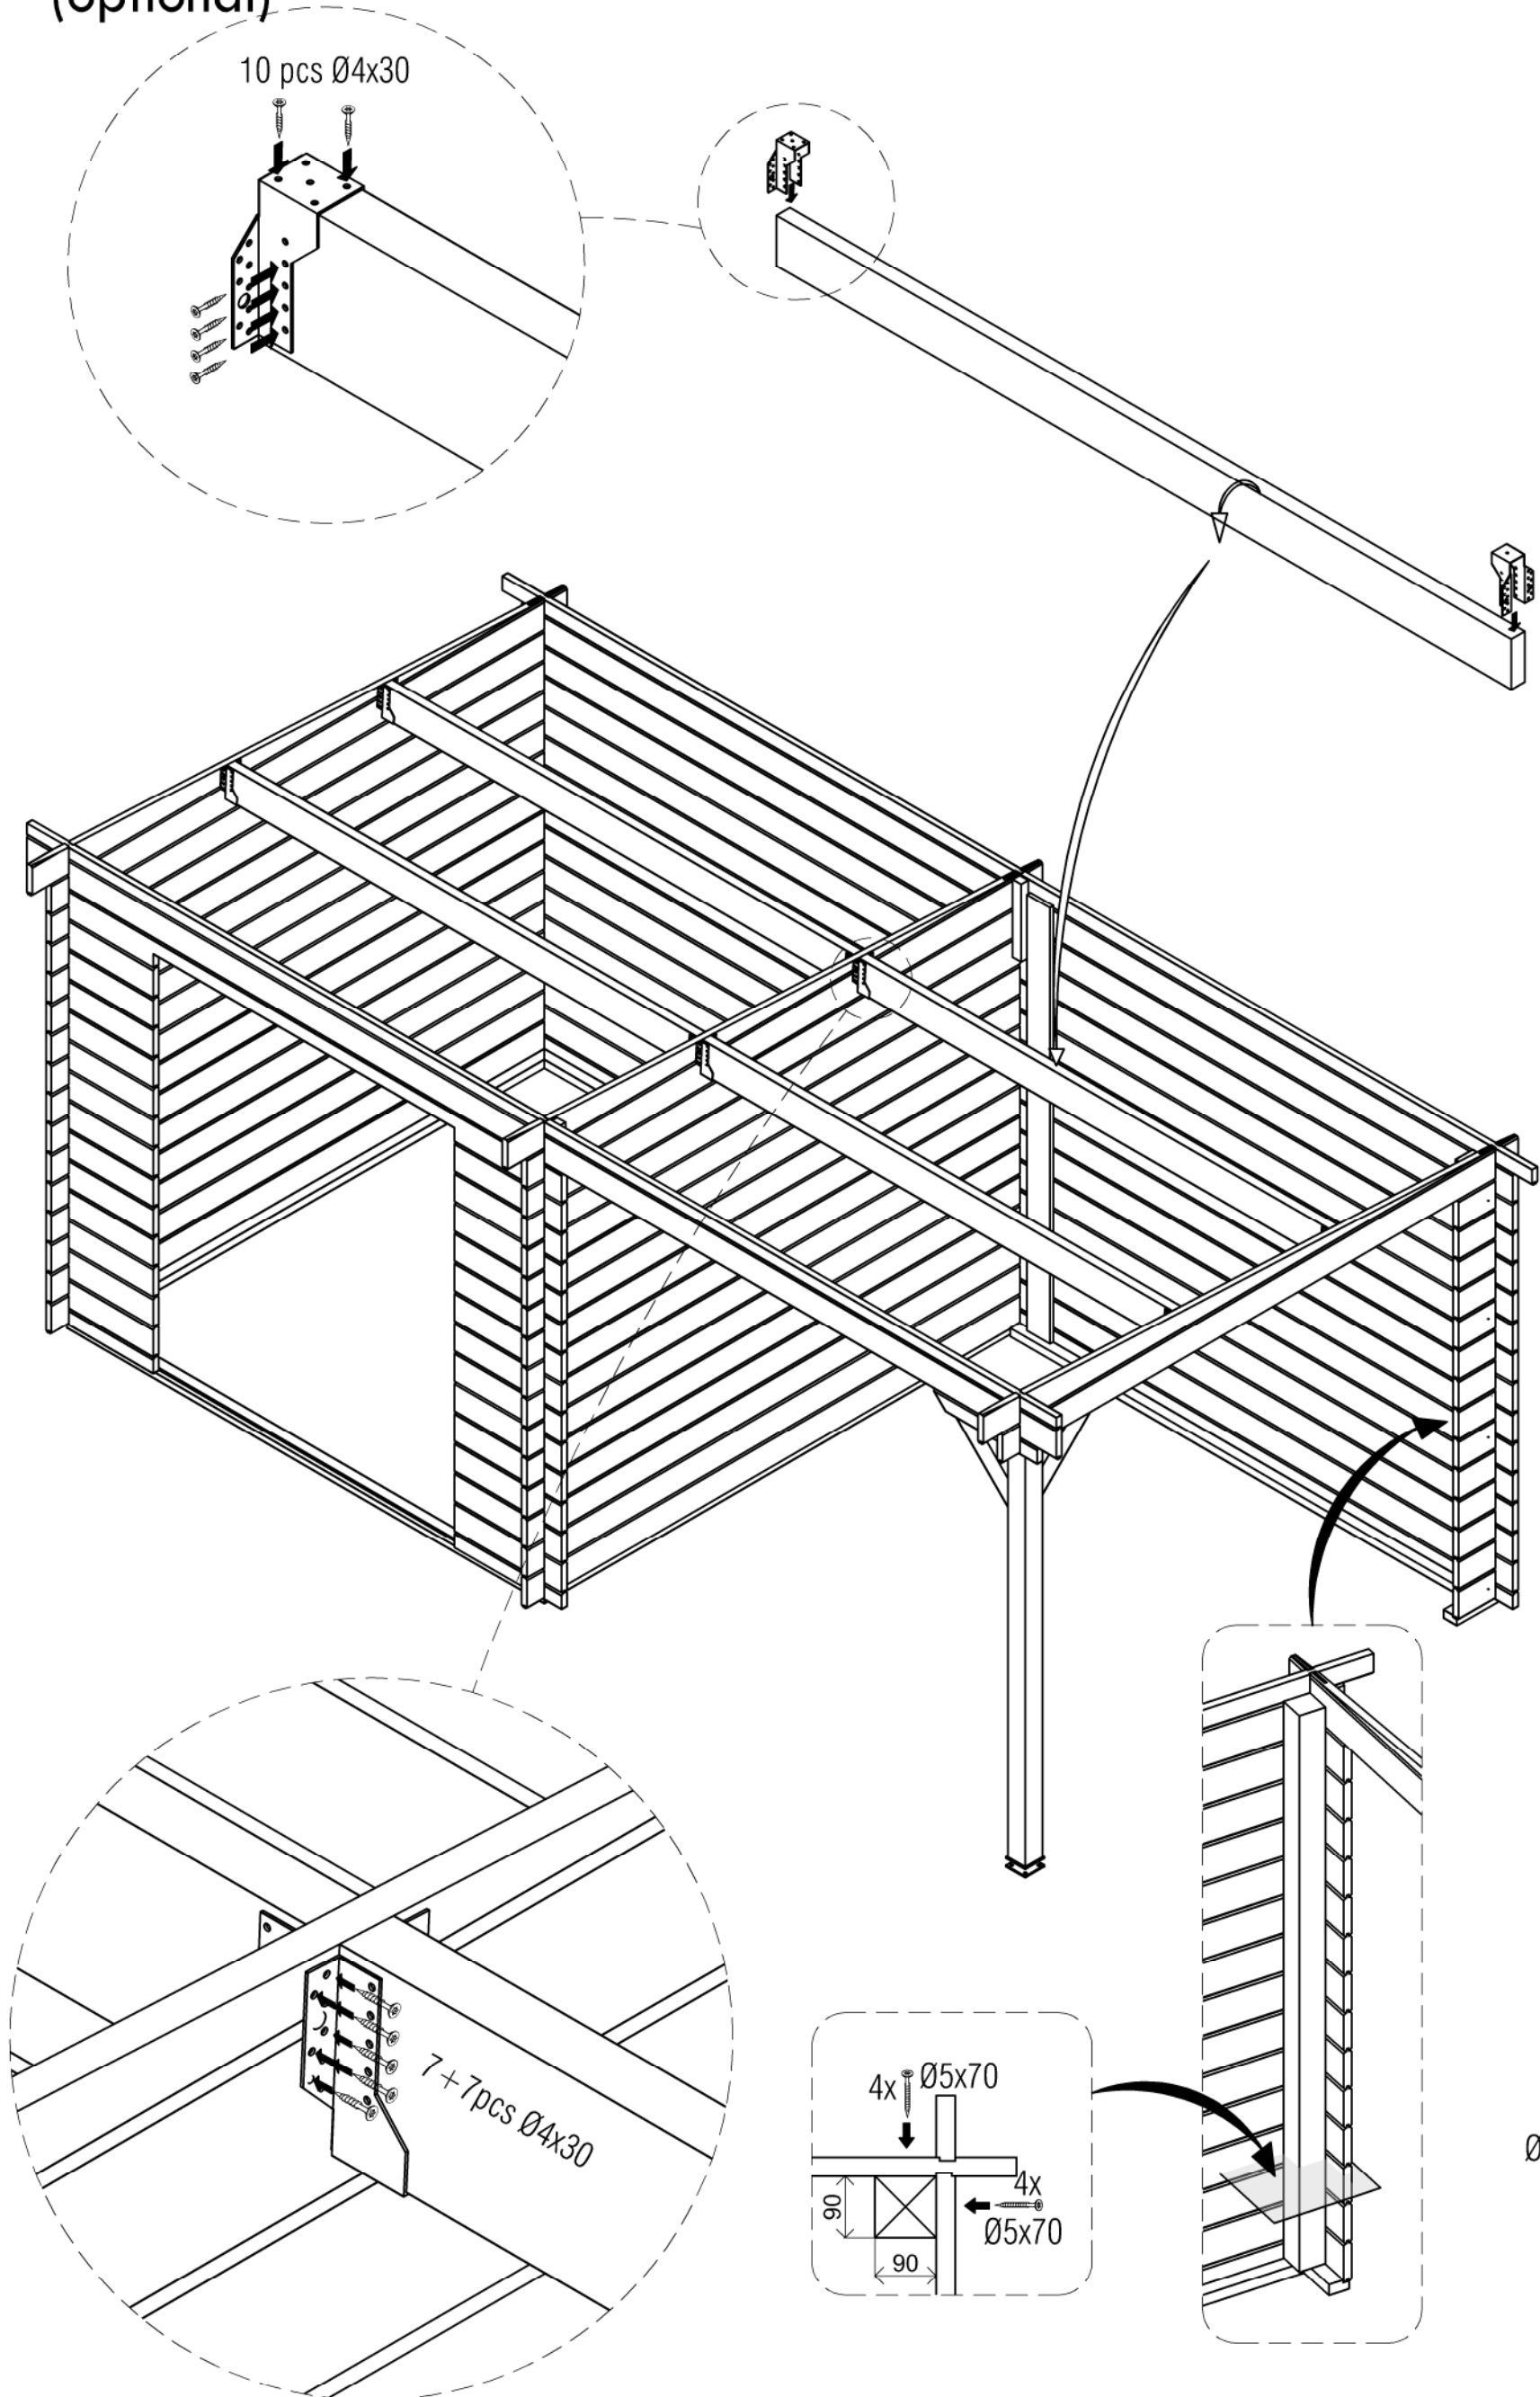

BASIC - PENT - CANOPY

Canopy kit
(optional)