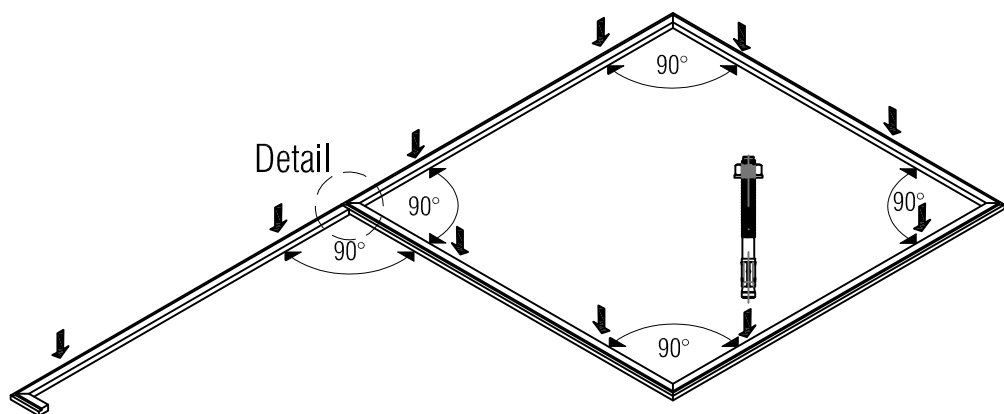

BASIC - PENTROOF - CANOPY

assembly instruction

*OPTION

BASIC - PENT - CANOPY

Canopy kit
(optional)

Left side canopy

Right side canopy

Side wall

*Not included

Base beam 38x69

Plastic base beam
(optional)

Plastic
Base beam 38x69

BASIC - PENT - CANOPY

BASIC - PENT - CANOPY

Canopy kit
(optional)

Ø5x100

BASIC - PENT - CANOPY

Canopy kit
(optional)

BASIC - PENT - CANOPY

Canopy kit
(optional)

H-profile 18x120mm
QTY: 2

H-profile 30x46mm
QTY: 1

Ø5x100

Ø4x45