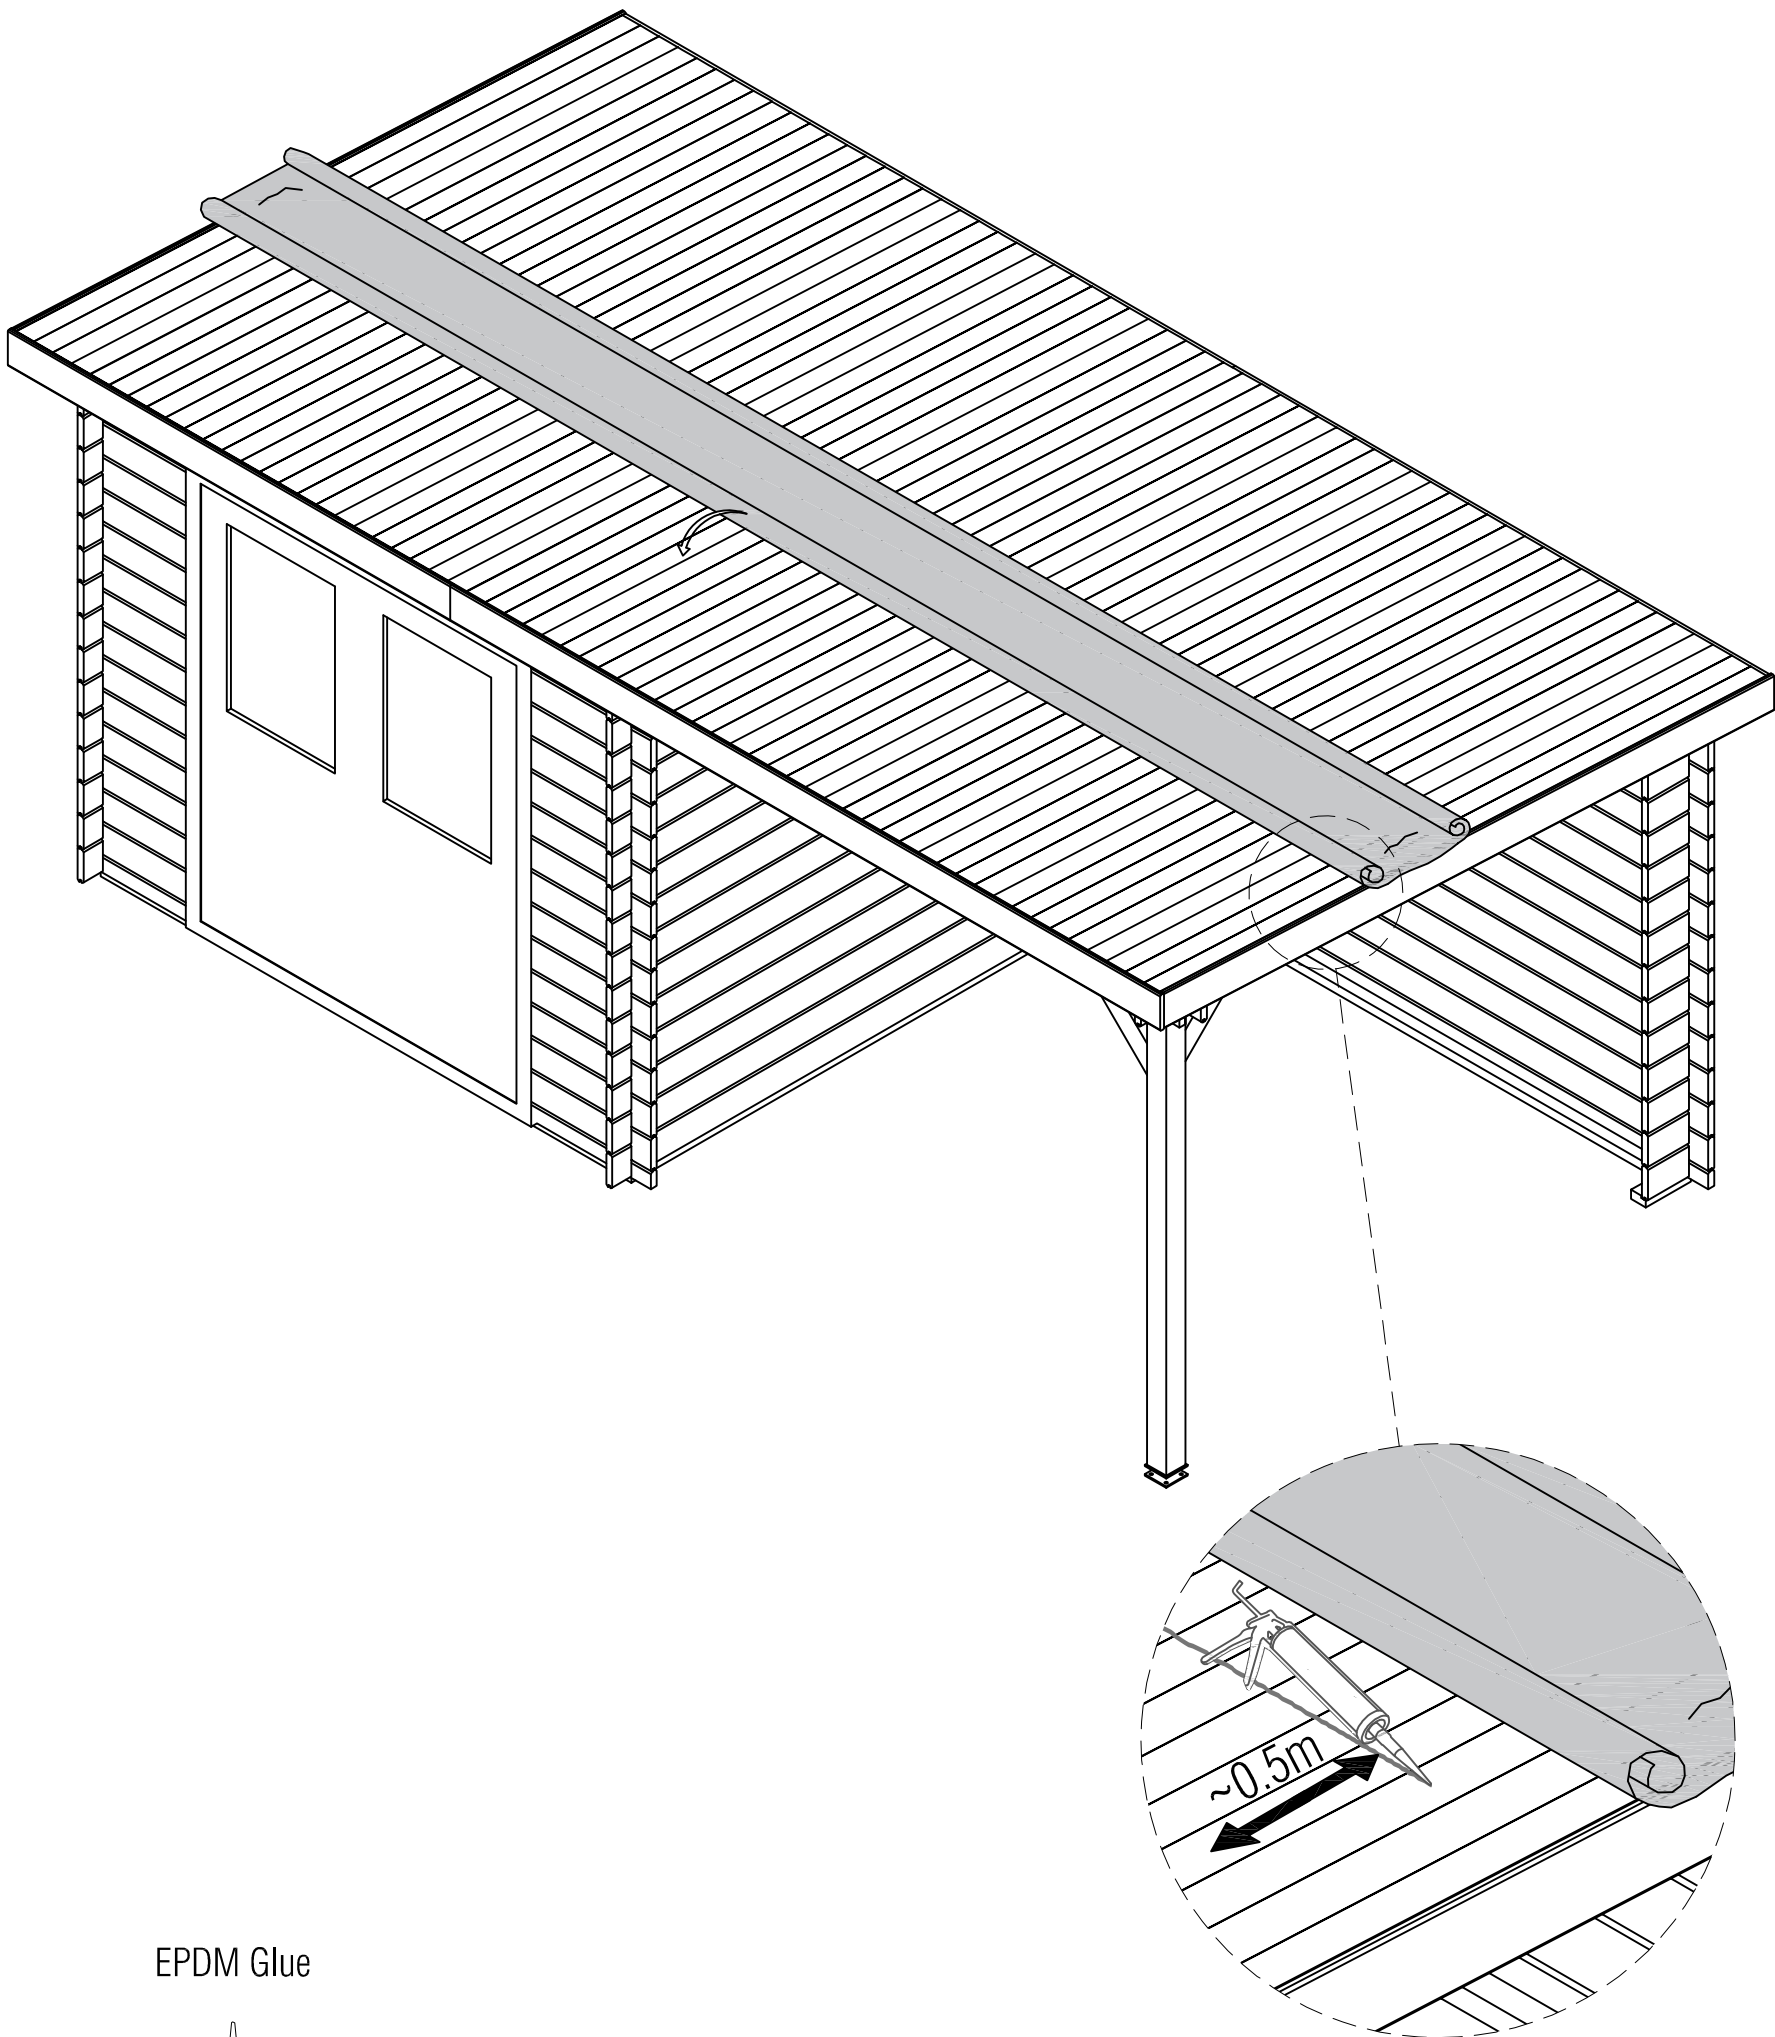

BASIC - PENTROOF - CANOPY

assembly instruction

*OPTION

BASIC - PENT - CANOPY

Canopy kit
(optional)

Left side canopy

Right side canopy

Side wall

Ø5x100

BASIC - PENT - CANOPY

Canopy kit
(optional)

BASIC - PENT - CANOPY

Canopy kit
(optional)

Nail Ø2,7x55

Roofboard 18x95mm

BASIC - PENT - CANOPY

Canopy kit
(optional)

Facia 18x145

Facia 28x58

BASIC - PENT - CANOPY

Canopy kit
(optional)

EPDM rubber roofcovering

BASIC - PENT - CANOPY

Canopy kit
(optional)

EPDM Glue

BASIC - PENT - CANOPY

Canopy kit
(optional)

EPDM Glue

BASIC - PENT - CANOPY

Canopy kit
(optional)

Ø4,5x30

Aluminium rooftrim