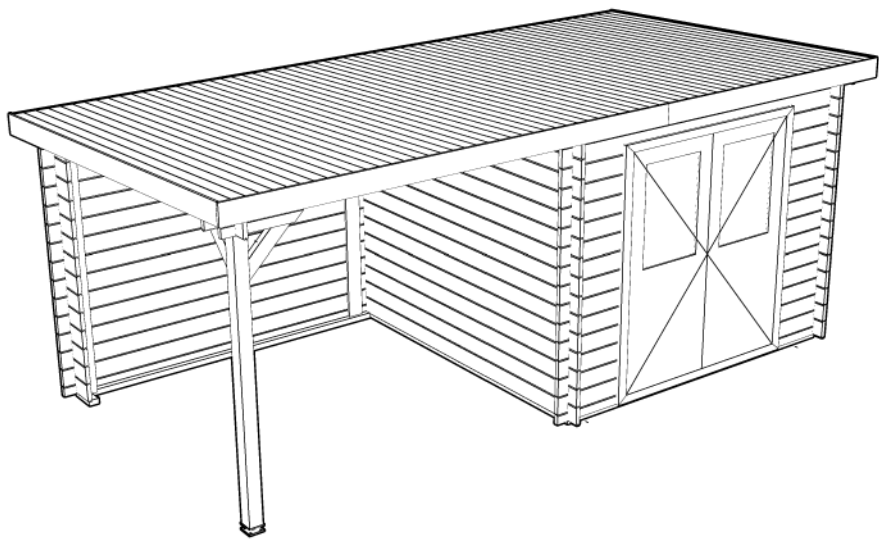

BASIC - PENTROOF - CANOPY

assembly instruction

*OPTION

BASIC - PENT - CANOPY

Canopy kit
(optional)

Left side canopy

Right side canopy

Side wall

*Not included

Base beam 38x69

Plastic base beam
(optional)

Plastic
Base beam 38x69

BASIC - PENT - CANOPY

BASIC - PENT - CANOPY

Canopy kit
(optional)

Ø5x100

BASIC - PENT - CANOPY

Canopy kit
(optional)

BASIC - PENT - CANOPY

Canopy kit
(optional)

H-profile 18x120mm
QTY: 2

H-profile 30x46mm
QTY: 1

Ø5x100

Ø4x45

BASIC - PENT - CANOPY

Canopy kit
(optional)

Post 90x90mm

QTY: 2
Block 38x44mm

QTY: 2
Brace 45x90mm

Post 90x90mm

Ø5x70

Ø5x60