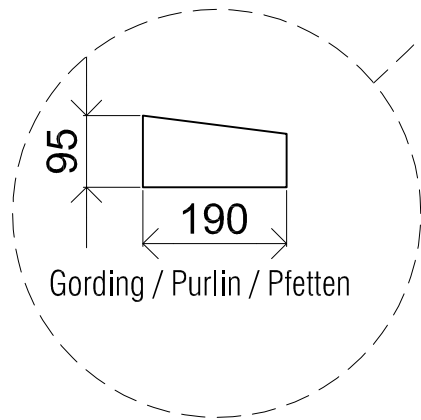

BASIC - PENT - CANOPY

Canopy kit
(optional)

BASIC - PENT - CANOPY

Canopy kit
(optional)

BASIC - PENT - CANOPY

Canopy kit
(optional)

Purlin 45x95mm

Purlin 45x95mm