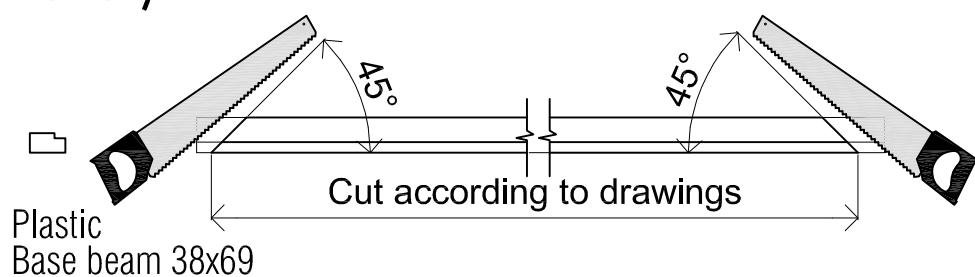

BASIC - PENTROOF - CANOPY

assembly instruction

*OPTION

BASIC - PENT - CANOPY

Canopy kit
(optional)

Left side canopy

Right side canopy

Side wall

*Not included

Base beam 38x69

Plastic base beam
(optional)

Plastic
Base beam 38x69

BASIC - PENT - CANOPY

BASIC - PENT - CANOPY

Canopy kit
(optional)

Ø5x100