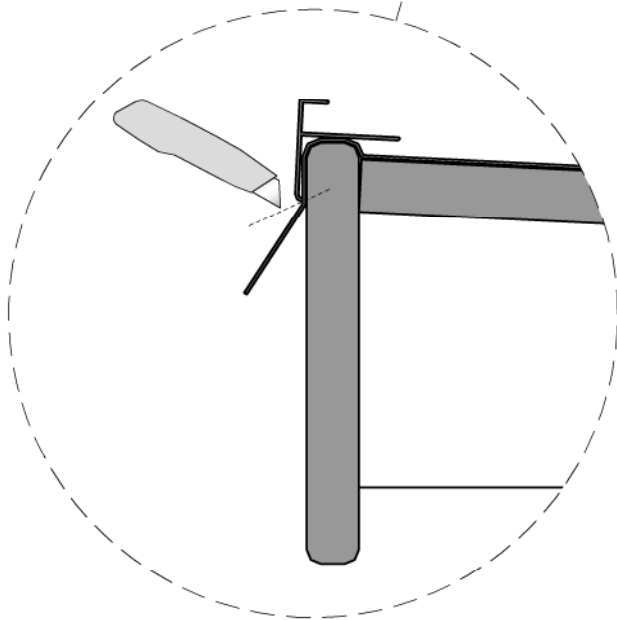

BASIC - PENTROOF - CANOPY

assembly instruction

*OPTION

BASIC - PENT - CANOPY

Canopy kit
(optional)

Left side canopy

Right side canopy

Side wall

EPDM Glue

BASIC - PENT - CANOPY

Canopy kit
(optional)

EPDM Glue

BASIC - PENT - CANOPY

Canopy kit
(optional)

Ø4,5x30

Aluminium rooftrim

Aluminium rooftrim
outside corner