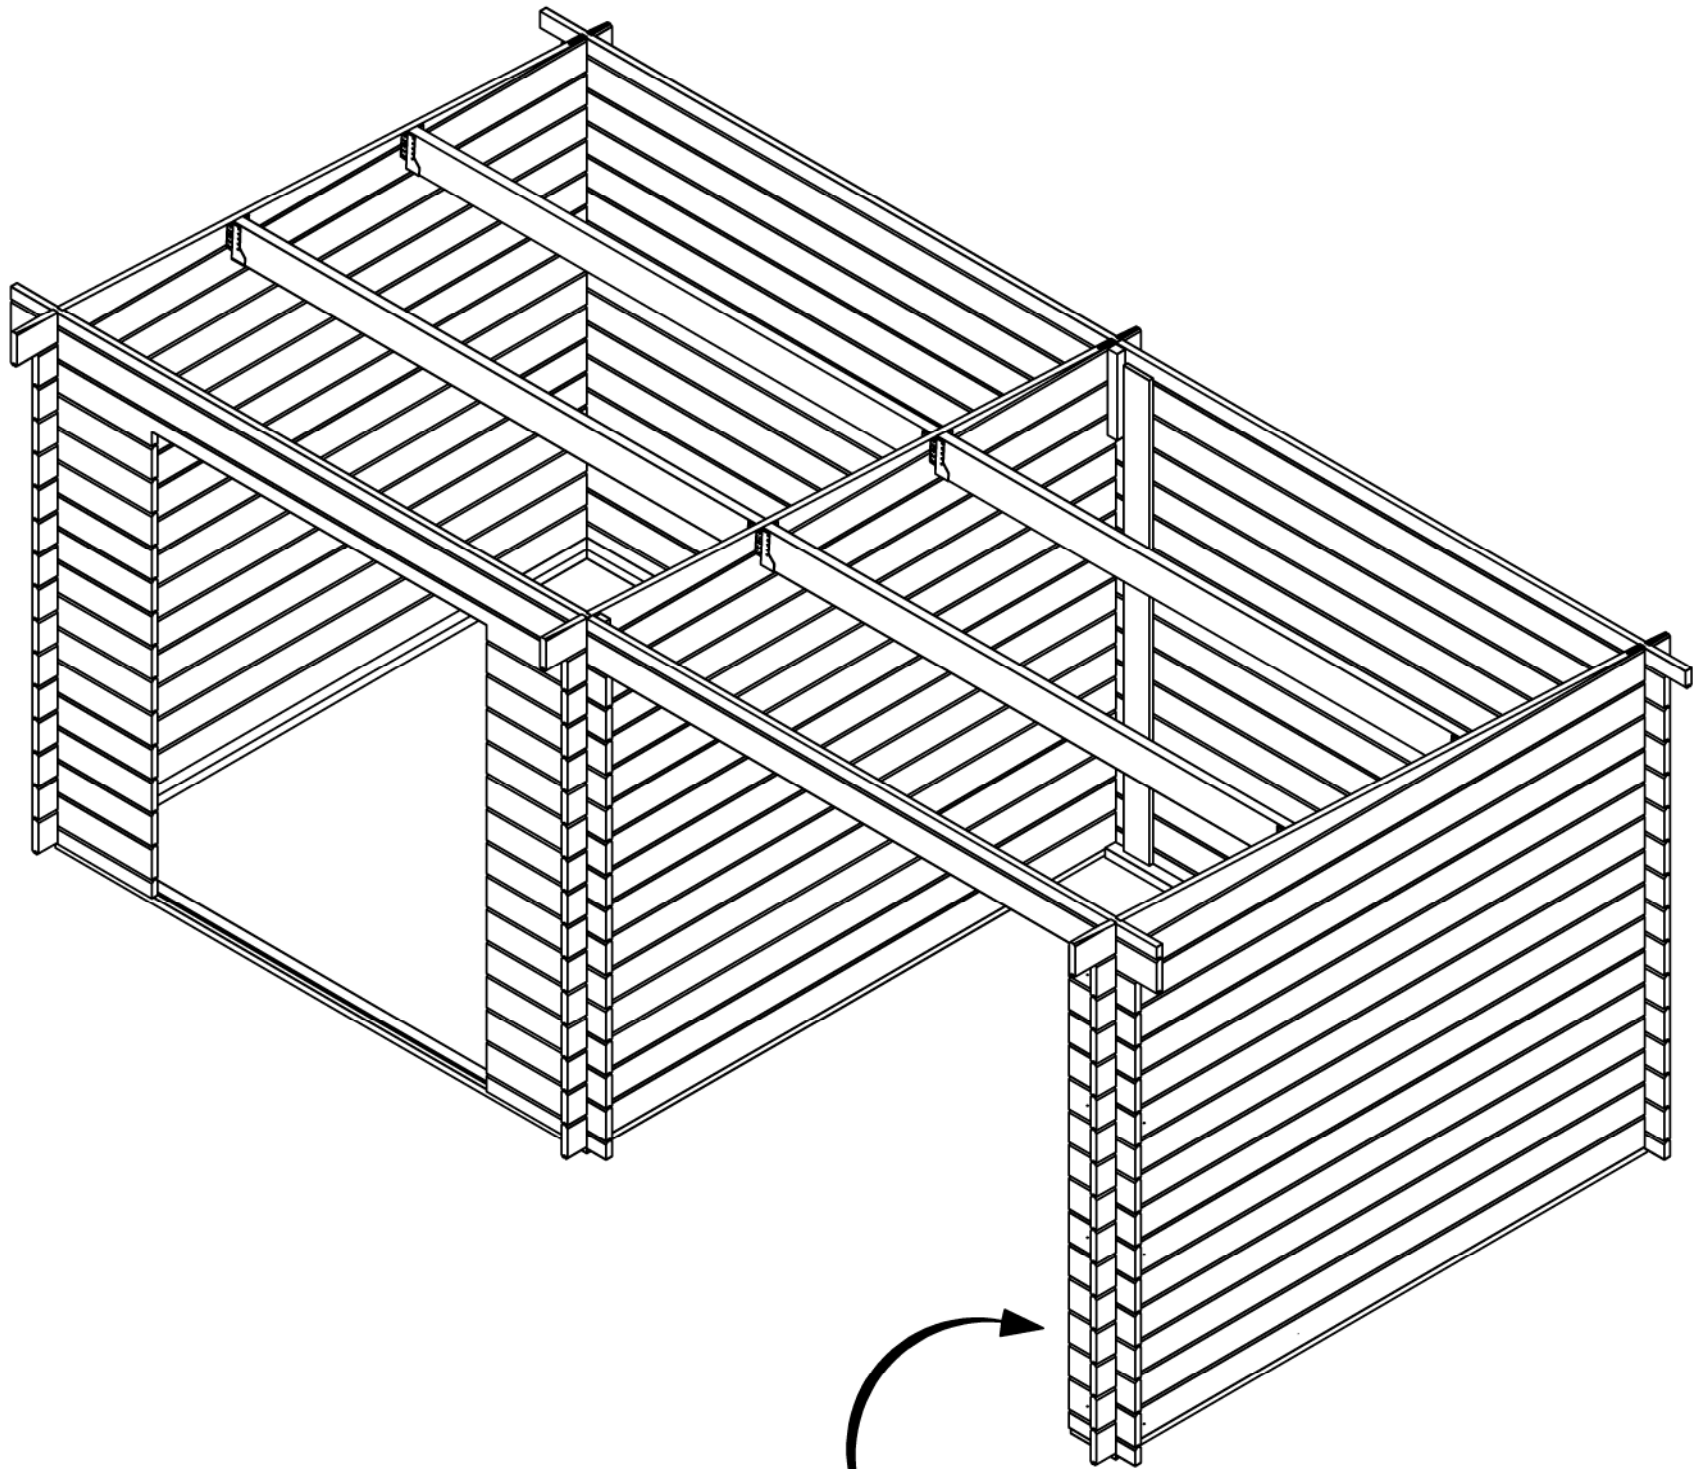

BASIC - PENT - CANOPY

Canopy kit
(optional)