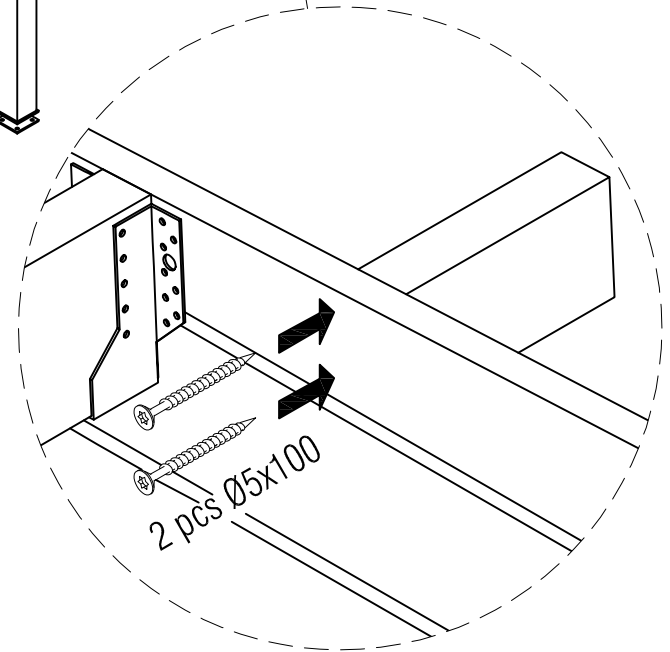

BASIC - PENT - CANOPY

Canopy kit
(optional)

BASIC - PENT - CANOPY

Canopy kit
(optional)

BASIC - PENT - CANOPY

Canopy kit
(optional)

Purlin 45x95mm

Purlin 45x95mm

Ø5x100

BASIC - PENT - CANOPY

Canopy kit
(optional)

BASIC - PENT - CANOPY

Canopy kit
(optional)

Nail Ø2,7x55

Roofboard 18x95mm

BASIC - PENT - CANOPY