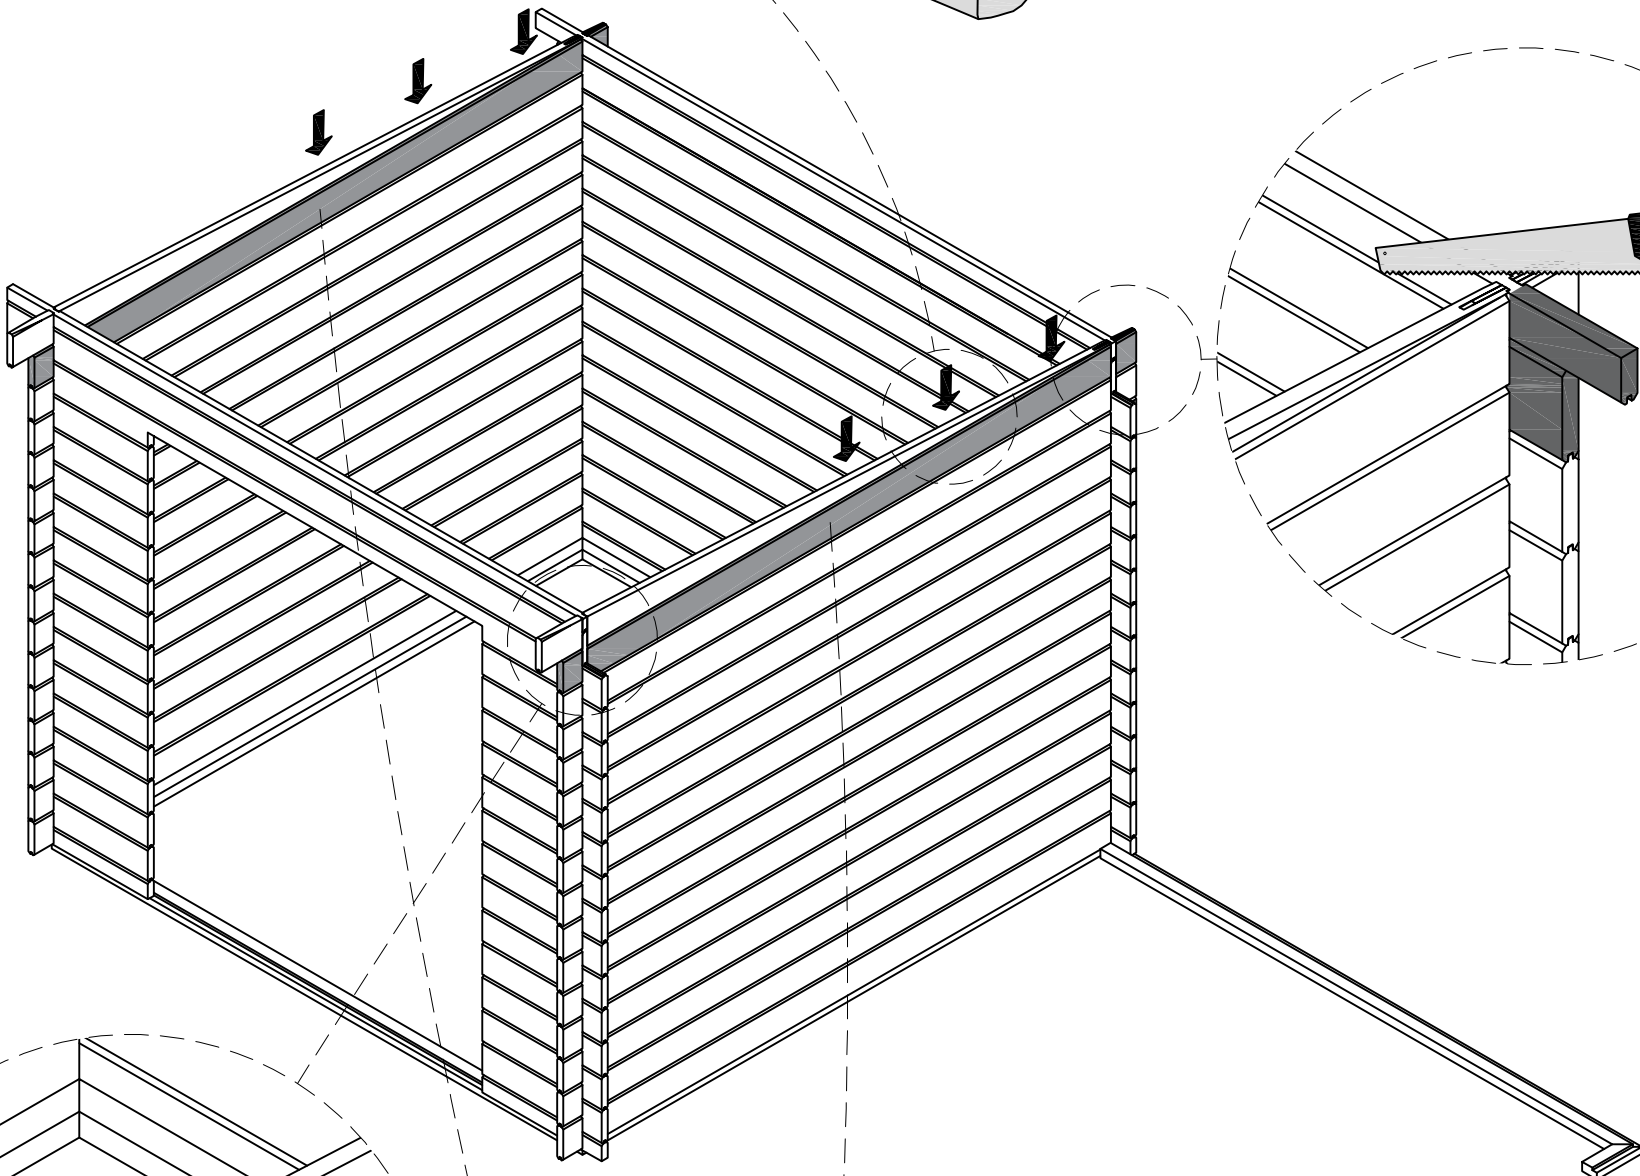

BASIC - PENTROOF - CANOPY

assembly instruction

*OPTION

BASIC - PENT - CANOPY

Canopy kit
(optional)

Left side canopy

Right side canopy

Side wall

*Not included

Base beam 38x69

Plastic base beam
(optional)

Plastic
Base beam 38x69

BASIC - PENT - CANOPY

BASIC - PENT - CANOPY

Canopy kit
(optional)

Ø5x100

BASIC - PENT - CANOPY

Canopy kit
(optional)

BASIC - PENT - CANOPY

Canopy kit
(optional)

H-profile 18x120mm
QTY: 2

H-profile 30x46mm
QTY: 1

Ø5x100

Ø4x45

BASIC - PENT - CANOPY

Canopy kit
(optional)

Post 90x90mm

QTY: 2
Block 38x44mm

QTY: 2
Brace 45x90mm

Post 90x90mm

Ø5x70

Ø5x60