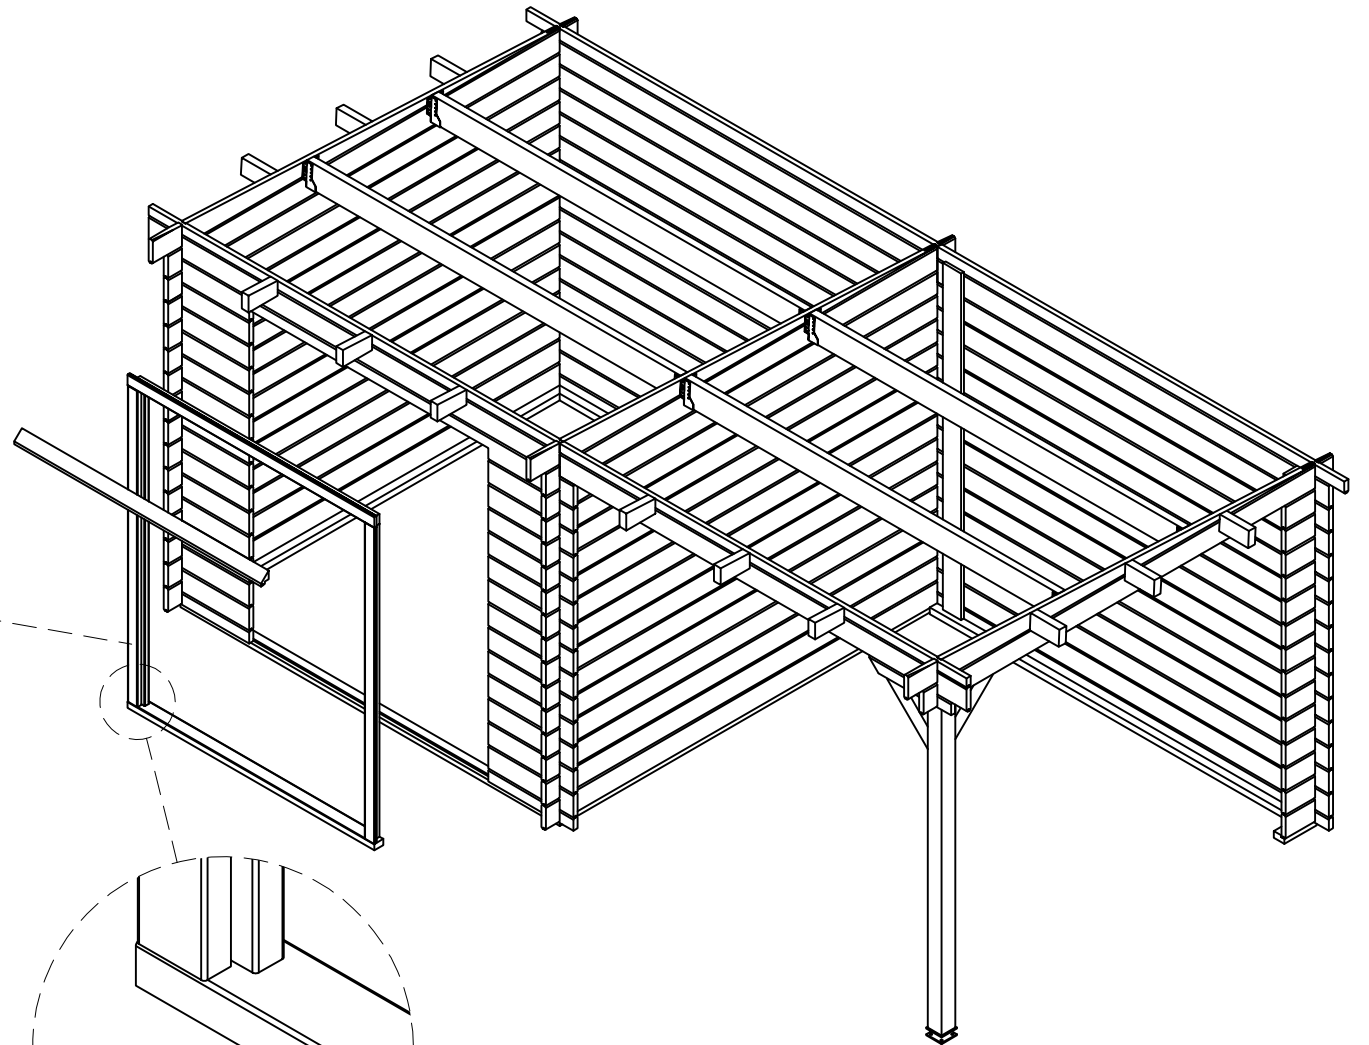

BASIC - PENTROOF - CANOPY

assembly instruction

*OPTION

BASIC - PENT - CANOPY

Canopy kit
(optional)

Left side canopy

Right side canopy

Side wall

*Not included

Base beam 38x69

Plastic base beam
(optional)

Plastic
Base beam 38x69

BASIC - PENT - CANOPY

BASIC - PENT - CANOPY

Canopy kit
(optional)

Ø5x100

BASIC - PENT - CANOPY

Canopy kit
(optional)

BASIC - PENT - CANOPY

Canopy kit
(optional)

BASIC - PENT - CANOPY

Canopy kit
(optional)

Purlin 45x95mm

Purlin 45x95mm

Ø5x100

BASIC - PENT - CANOPY

Canopy kit
(optional)

BASIC - PENT - CANOPY

Canopy kit
(optional)

Nail Ø2,7x55

Roofboard 18x95mm

BASIC - PENT - CANOPY