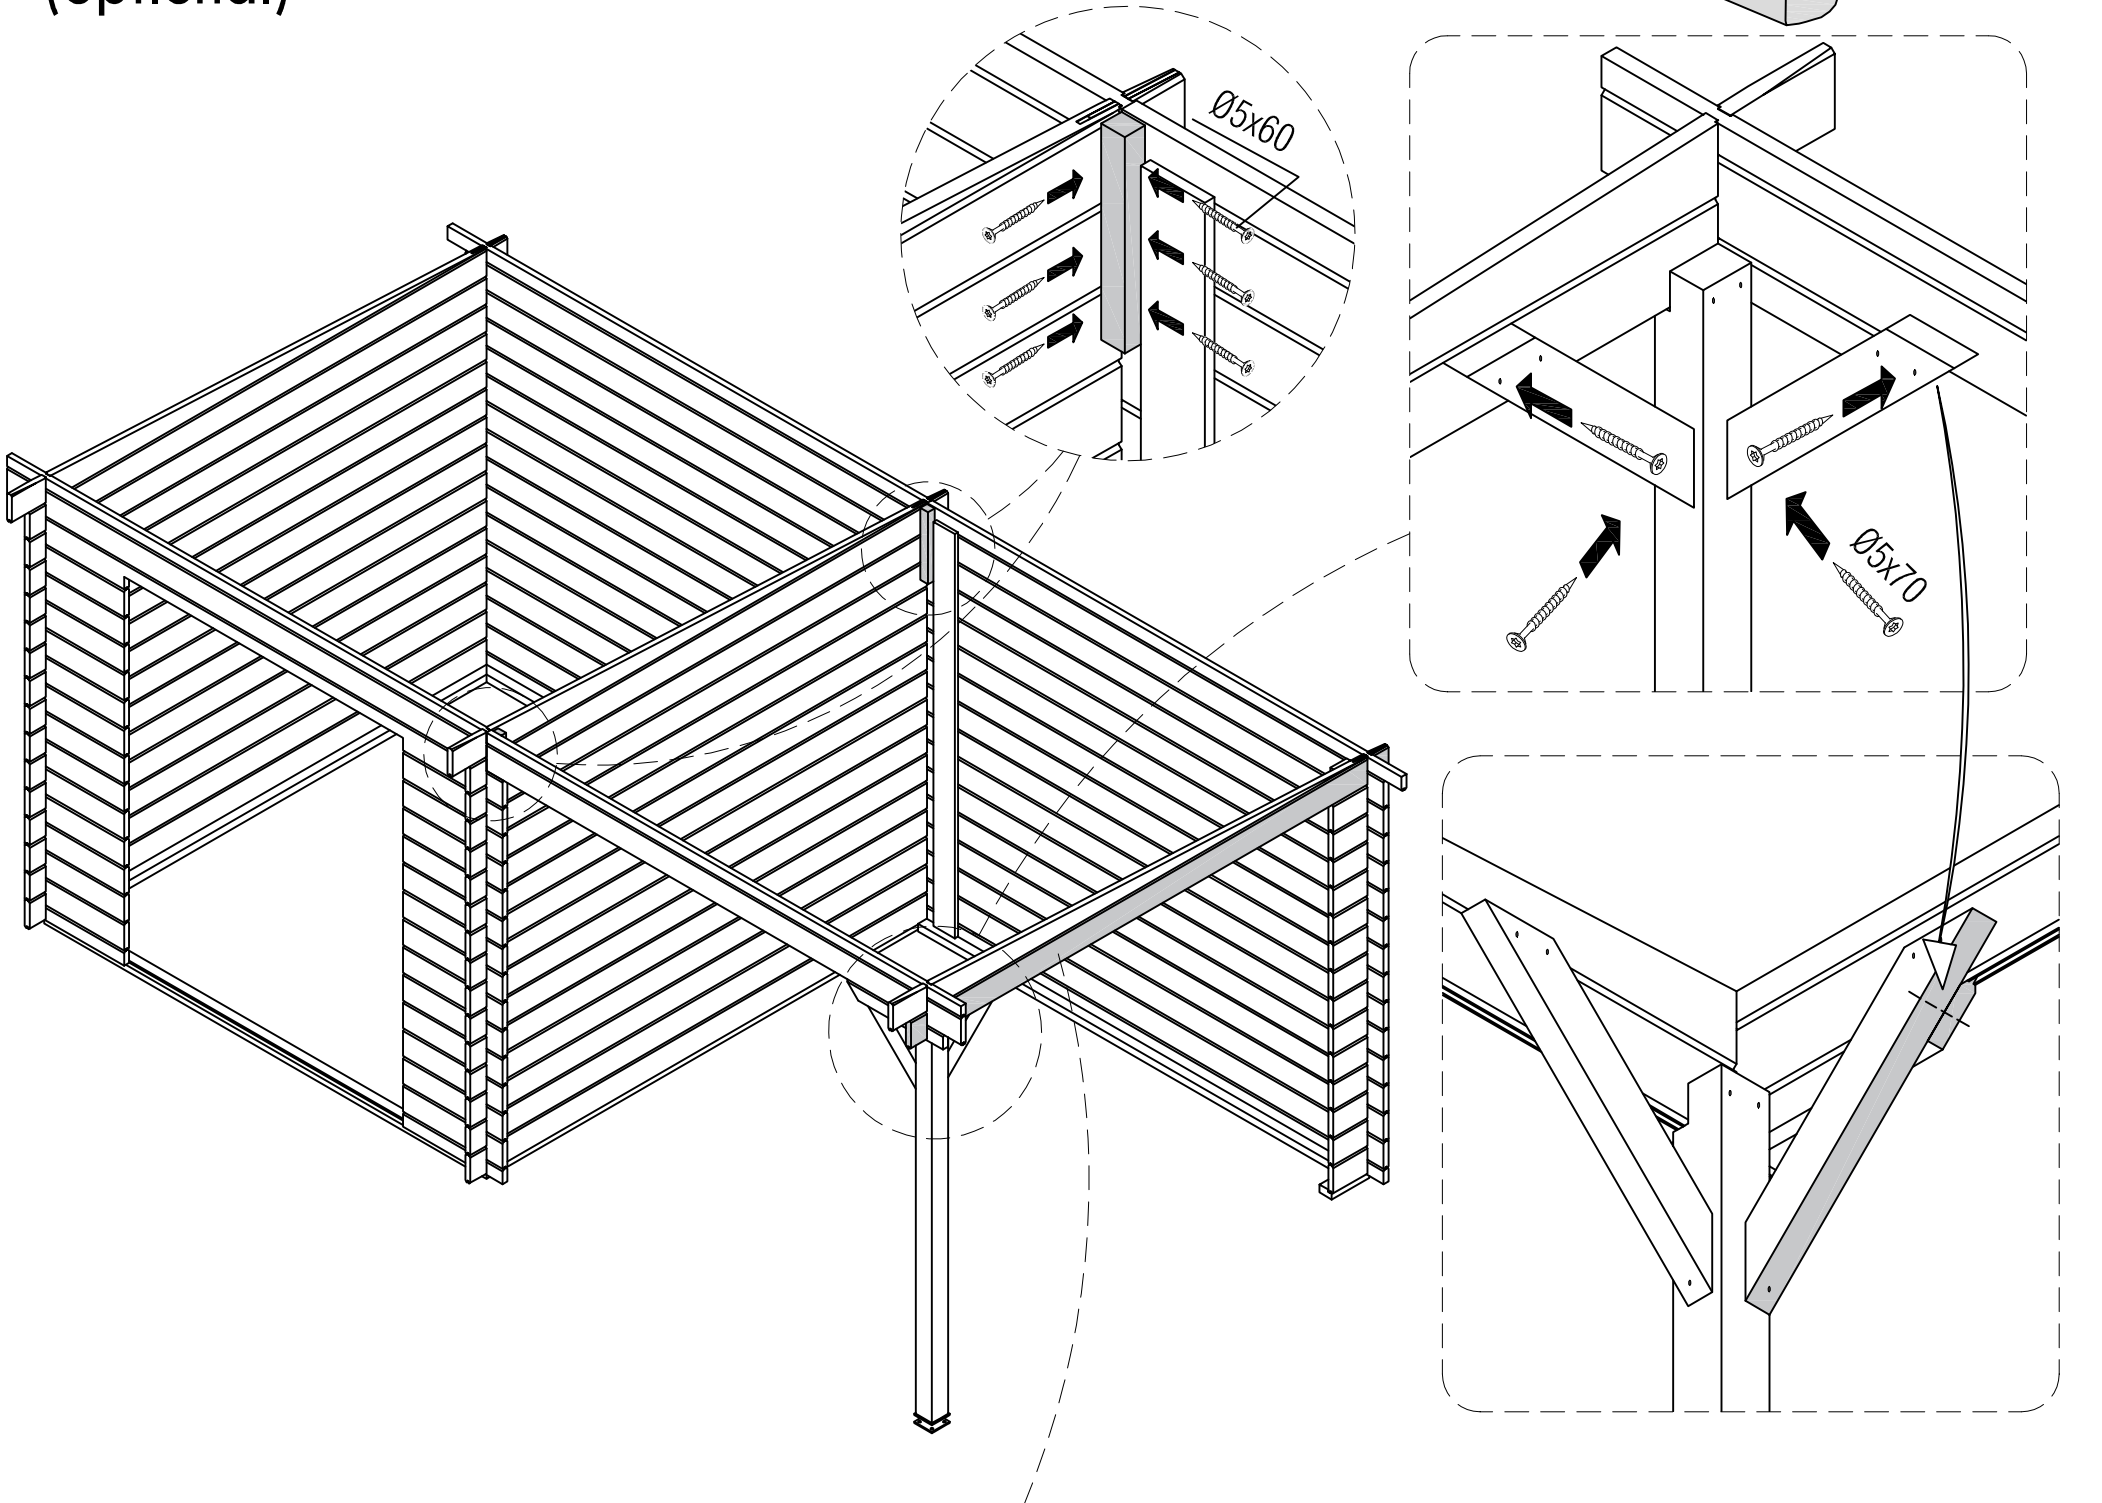

BASIC - PENTROOF - CANOPY

assembly instruction

*OPTION

BASIC - PENT - CANOPY

Canopy kit
(optional)

Left side canopy

Right side canopy

Side wall

*Not included

Base beam 38x69

Plastic base beam
(optional)

Plastic
Base beam 38x69

BASIC - PENT - CANOPY

BASIC - PENT - CANOPY

Canopy kit
(optional)

Ø5x100

BASIC - PENT - CANOPY

Canopy kit
(optional)

BASIC - PENT - CANOPY

Canopy kit
(optional)

H-profile 18x120mm
QTY: 2

H-profile 30x46mm
QTY: 1

Ø5x100

Ø4x45

BASIC - PENT - CANOPY

Canopy kit
(optional)

Post 90x90mm

QTY: 2
Block 38x44mm

QTY: 2
Brace 45x90mm

Post 90x90mm

Ø5x70

Ø5x60