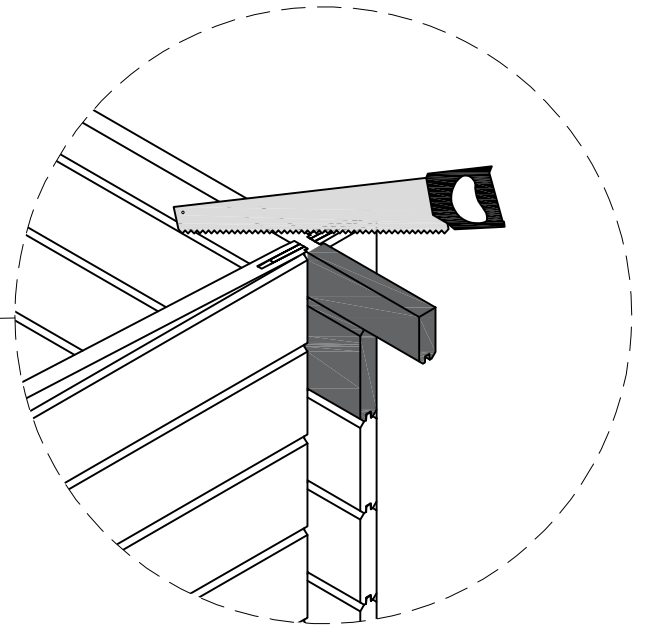

BASIC - PENTROOF - CANOPY

assembly instruction

*OPTION

BASIC - PENT - CANOPY

Canopy kit
(optional)

Left side canopy

Right side canopy

Side wall

*Not included

Base beam 38x69

Plastic base beam
(optional)

Plastic
Base beam 38x69

BASIC - PENT - CANOPY

BASIC - PENT - CANOPY

Canopy kit
(optional)

Ø5x100

BASIC - PENT - CANOPY

Canopy kit
(optional)

BASIC - PENT - CANOPY

Canopy kit
(optional)

H-profile 18x120mm
QTY: 2

H-profile 30x46mm
QTY: 1

Ø5x100

Ø4x45