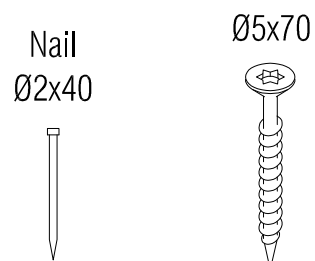

BASIC - PENT - CANOPY

Canopy kit
(optional)

Post 90x90mm

QTY: 2
Block 38x44mm

QTY: 2
Brace 45x90mm

Post 90x90mm

Ø5x70

Ø5x60

BASIC - PENT - CANOPY

Canopy kit
(optional)

BASIC - PENT - CANOPY

Canopy kit
(optional)

BASIC - PENT - CANOPY

Canopy kit
(optional)

Purlin 45x95mm

Purlin 45x95mm

Ø5x100

BASIC - PENT - CANOPY

Canopy kit
(optional)

BASIC - PENT - CANOPY

Canopy kit
(optional)

Nail Ø2,7x55

Roofboard 18x95mm

BASIC - PENT - CANOPY