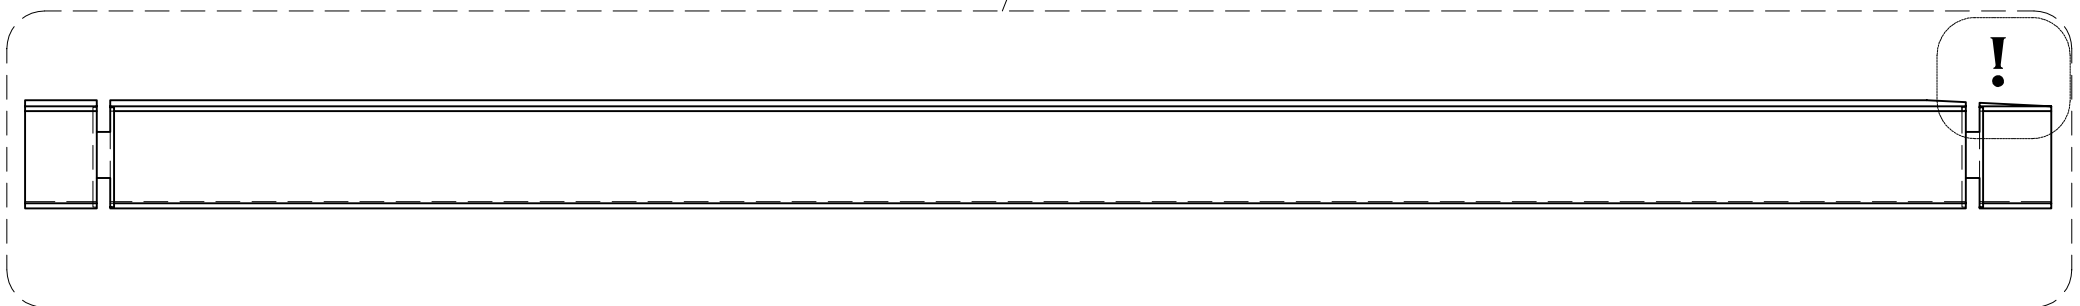

BASIC - PENT - CANOPY

Canopy kit
(optional)

Post 90x90mm

QTY: 2
Block 38x44mm

QTY: 2
Brace 45x90mm

Post 90x90mm

Ø5x70

Ø5x60